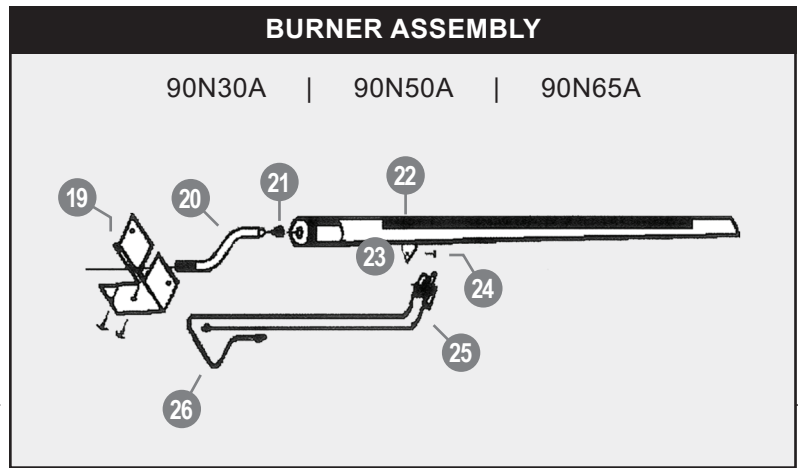

GAS FLOOR FURNACE PARTS LIST

Natural Gas: 90N30A NAT, 90N50A NAT & 90N65A NAT

NOTE: Parts & schematic drawings on current models are shown at: cozyheaters.com | Specifications subject to change without notice.

GAS FLOOR FURNACE PARTS LIST

Natural Gas: 90N30ANAT, 90N50ANAT & 90N65ANAT

ATTN: Contractors and Qualified Service Technicians: We only sell parts through our wholesalers. For prompt parts service, contact the wholesaler from which you purchased your Cozy heater.

REF. #	PART DESCRIPTION	PART #	PART #	PART #
		90N30A	90N50A	90N65A
1	Liner, Complete Assembly	23001	23980	24380
2	Limit Control 60T11	74306*	74307*	74308*
3	Heat Exchanger - <i>(With gasket)</i>	23074	24099	24499
4	Grille, Floor	23145	24175	24475
5	Casing, Complete Assembly	23040	24002	24402
6	Sight Glass Assembly - <i>(Gasket not included)</i>	23150	23150	23150
7	Valve Rod	24035	24035	24035
8	Draft Hood Assembly - <i>(With gasket)</i>	23200	24075	24477
9	Washer, Valve Rod	24044	24044	24044
10	Key, Furnace	74205	74205	74205
11	Instruction Plate, Lighting	91256	91256	91256
12	Valve Rod Indicator Plate	24045	24045	24045
13	Thermostat, Millivolt	74592	74592	74592
14	Electrode	74350	74350	74350
15	Ignitor Wire	74351	74351	74351
16	Piezo Ignitor	80016	80016	80016
17	Disappearing Bushing - <i>1/4 x 3/8</i>	74414	74414	74414
17&18	Valve, VS821A1061 - <i>(Natural w/ 74414 bushing)</i>	74315	74315	74315
19	Burner Support, Front	24036	24036	24036
20	Manifold	74416	74416	74416
21	Burner Orifice - <i>Natural Gas</i>	74390	74406	74407
21	Burner Orifice - <i>Propane Gas</i>	74609	74606	74607
22	Burner w/Pilot Bracket <i>(+Air Adj.)</i>	74401	74401	74401
23	Pilot Burner w/Orifice - <i>Q350Al271 Natural</i>	74410	74410	74410
23	Pilot Burner w/Orifice - <i>Q350Al589 Propane</i>	74415	74415	74415
24	Mounting Screws, Pilot - <i>(2)</i>	50107	50107	50107
25	Pilot Generator - <i>Q313AlO14 M.V. 23"</i>	70098	70098	70098
26	Pilot Tubing - <i>(With fittings)</i>	74452	74452	74452
N/A	Gasket, Heat Exchanger	74530	74530	74532
N/A	Draft Hood Gasket <i>(With screws)</i>	23225	24077	24077
N/A	Wire, Thermostat - <i>20'</i>	74518	74518	74518
N/A	Staples, Thermostat Wire	74209	74209	74209
N/A	Propane Conversion Kit	49200	49210	49220
N/A	Burner Support, Rear	24430	24430	24430
N/A	Warning Flag	24068	24068	24068
N/A	Wiring Harness	74320	74321	74322
N/A	Bottom Burner Cover	24039	24039	24431

HOW TO PROPERLY ORDER PARTS:

In addition to the part description and numbers, please be prepared to provide:

- Model Number
- Serial Number
- Type of Gas Used

This information can be found on the rating plate that is attached to the heater.

*Requires 2