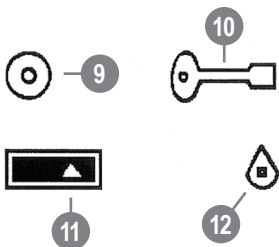

GAS FLOOR FURNACE PARTS LIST

Natural Gas: 90N30A NAT, 90N50A NAT & 90N65A NAT

NOTE: Parts & schematic drawings on current models are shown at: cozyheaters.com | Specifications subject to change without notice.