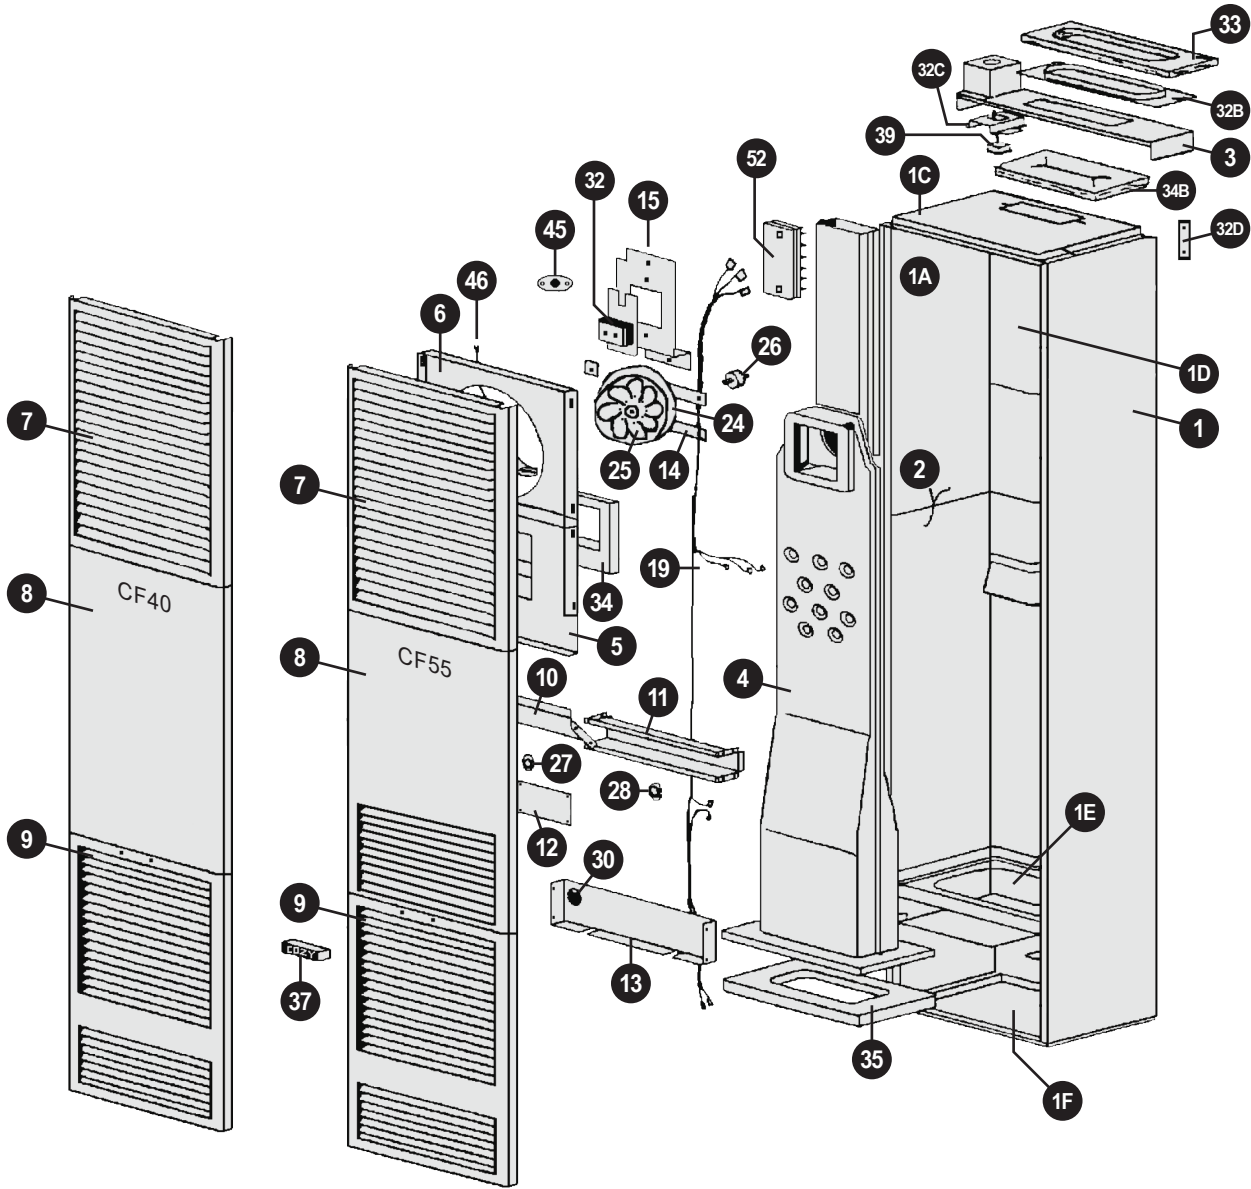

COUNTERFLOW WALL FURNACE PARTS LIST

Natural Gas: CF403D-H, CF553D-H, CF407D-H, CF557D-H
 Propane Gas: CF404D-H, CF554D-H, CF408D-H, CF558D-H

ATTN: CONTRACTORS AND QUALIFIED SERVICE TECHNICIANS:

We only sell parts through our wholesalers. For prompt parts service, contact the wholesaler from which you purchased your Cozy heater.

HOW TO PROPERLY ORDER PARTS:

In addition to the part description and numbers, please be prepared to provide:

- Model Number
- Serial Number
- Type of Gas Used

This information can be found on the rating plate that is attached to the heater.