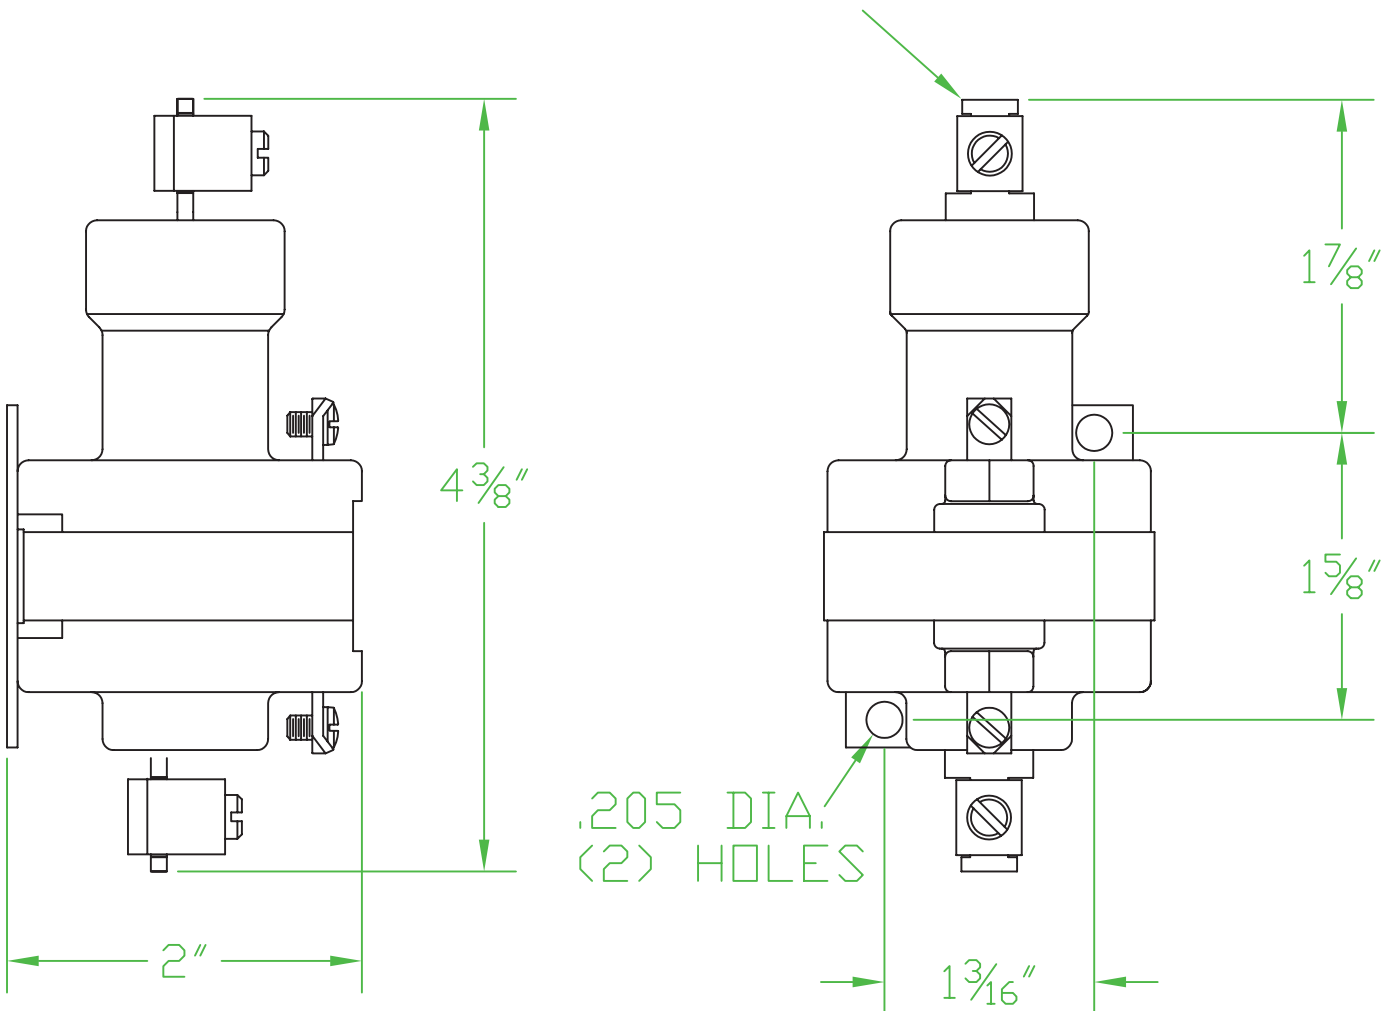

MERCURY DISPLACEMENT INDUSTRIES, INC.
Post Office Box 710 - U.S. 12 East - Edwardsburg, Michigan 49112-0710
Phone (269) 663-8574 - Fax (269) 663-2924
(800) 634-4077

SINGLE POLE 35/60 AMP NORMALLY OPEN

LOAD CONNECTORS: #4 TO #14 AWG FOR 35 AMP
AND #2 TO #8 AWG FOR 60 AMP