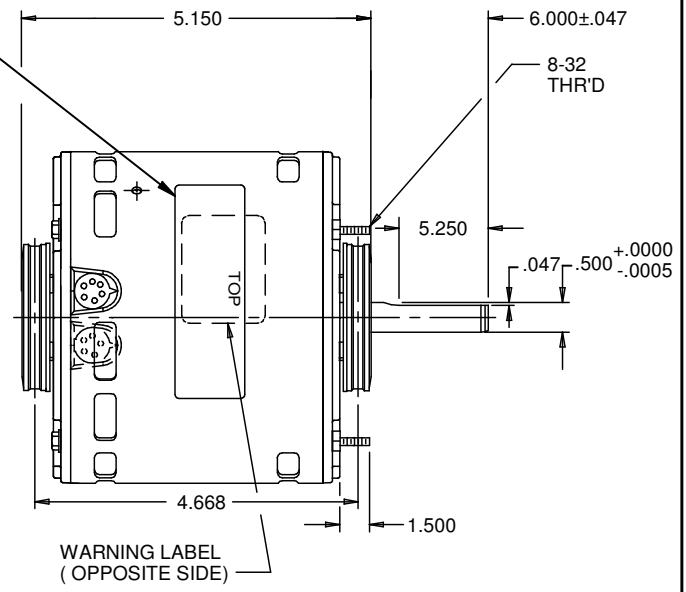

NAMEPLATE
REVERSING LEADS:
(2) PURPLE=4.000
(2) ORANGE=4.000

KIT - 2 1/2" RING CONVERSION
SHIPPED IN CARTON

NIDEC MOTOR CORPORATION 12-Nov-12

MODEL	REF	CUSTOMER	HP	VOLTS	AMPS	HZ	RPM
K55HXKCP-9437		STANDARD	1/6	208-230	1.1 - 1.0	60	1075 / 4 SPD

CAPACITOR	CAT. NO
5 MFD / 370 VAC	5826
ROTATION	CUSTOMER PN
CCW LE REV	

SHEET NUMBER	REV	REVISION RECORD FOR: C6403-00
1 OF 1	D	UPDATED ENGINEER APPROVED TO B. GAITAN
REVISION DATE		
12-NOV-12		

INFORMATION DISCLOSED ON THIS DOCUMENT IS CONSIDERED PROPRIETARY AND SHALL NOT BE REPRODUCED OR DISCLOSED WITHOUT WRITTEN CONSENT OF NIDEC MOTOR CORPORATION

NIDEC MOTOR CORPORATION

ALL DIMENSIONS ARE FOR REFERENCE ONLY UNLESS TOLERANCE IS GIVEN

ISSUED BY	REVIEWED BY	ENGINEER APPROVED	REV
R. MORALES	M. LARGENT	B. GAITAN	D

TITLE	CODE	ITEM NO.	SIZE
ASSEMBLED VIEW	V01	754851	A