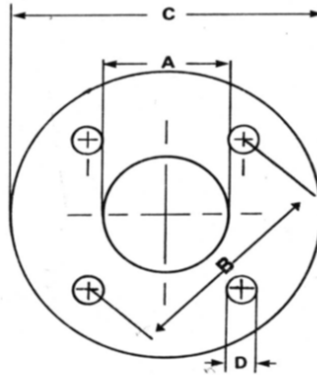

810120-208 HARDWARE KIT

Part #	Description	Qty.	Pump Model
105201-000	gasket flange	2	S-45, S-46 S-55, S-57
911125-120	hhcs 1/2-13 x 2.5" lcs	8	
913125-100	hh nut 1/2-13 lcs	8	

810120-218 HARDWARE KIT

Part #	Description	Qty.	Pump Model
105176-001	gasket flange	2	H-32, H-51, H-52, H-53 4360-1.25B, 4360-1.5B, 4360-2B
911123-114	hhcs 7/16-14 x 1.75" lcs	4	
913523-100	hh jam nut 7/16-14 lcs	4	

810120-210 HARDWARE KIT

Part #	Description	Qty.	Pump Model
105176-000	gasket flange	2	H-41
911123-114	hhcs 7/16-14 x 1.75" lcs	4	
913523-100	hh jam nut 7/16-14 lcs	4	

810120-244 HARDWARE KIT

Part #	Description	Qty.	Pump Model
105176-000	gasket flange	2	E7, E8, E9, E12, E14
911123-112	hhcs 7/16-14 x 1.5" lcs	4	
913523-100	hh jam nut 7/16-14 lcs	4	

Circulator Flange Dimensions

Individual flanges								
Armstrong		Bell & Gossett		Dimensions				Diagram
Cast iron	Bronze	Cast iron	Bronze	A	B	C	D	
104300-011	104300-041	P03300	P06660	1 1/4"	3 7/16"	4 3/4"	1/2"	1
104301-011	104301-041	P03410	P06690	1 1/2"	3 7/16"	4 3/4"	1/2"	1
105188-011	105188-041	F74000	F74800	3"	5 1/16"	6"	9/16"	2
105189-011	105189-041	P03560	P06750	2 1/2"	5 1/16"	6"	9/16"	2
105210-011	105210-041	---	---	2"	3 3/4"	4 7/8"	9/16"	2
106073-011	106073-041	P01500	P06620	1"	3 7/16"	4 3/4"	1/2"	1
106074-011	106074-041	---	---	2"	3 5/32"	5 1/8"	5/8"	2
116009-011	116009-041	P03430	P03450	1 1/2"	3 5/32"	4 1/4"	1/2"	1
116011-011	116011-041	P03250	P06640	1 1/4"	3 5/32"	4 1/4"	1/2"	1
116012-011	116012-041	P01510	---	1"	3 5/32"	4 1/4"	1/2"	1
116013-011	116013-041	P00740	---	3/4"	3 5/32"	4 1/4"	1/2"	1
133615-010	106466-041	A24600	---	3"	6"	7 1/2"	3/4"	2

Diagram 1

Diagram 2