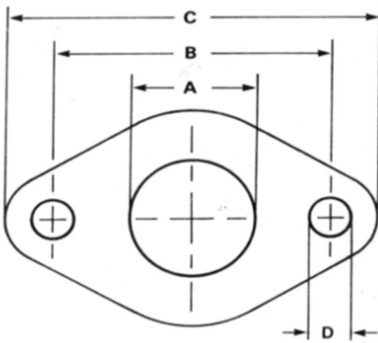

810120-210 HARDWARE KIT

Part #	Description	Qty.	Pump Model
105176-000	gasket flange	2	H-41
911123-114	hhcs 7/16-14 x 1.75" lcs	4	
913523-100	hh jam nut 7/16-14 lcs	4	

810120-244 HARDWARE KIT

Part #	Description	Qty.	Pump Model
105176-000	gasket flange	2	E7, E8, E9, E12, E14
911123-112	hhcs 7/16-14 x 1.5" lcs	4	
913523-100	hh jam nut 7/16-14 lcs	4	

Circulator Flange Dimensions

Individual flanges								
Armstrong		Bell & Gossett		Dimensions				Diagram
Cast iron	Bronze	Cast iron	Bronze	A	B	C	D	
104300-011	104300-041	P03300	P06660	1 1/4"	3 7/16"	4 3/4"	1/2"	1
104301-011	104301-041	P03410	P06690	1 1/2"	3 7/16"	4 3/4"	1/2"	1
105188-011	105188-041	F74000	F74800	3"	5 1/16"	6"	9/16"	2
105189-011	105189-041	P03560	P06750	2 1/2"	5 1/16"	6"	9/16"	2
105210-011	105210-041	---	---	2"	3 3/4"	4 7/8"	9/16"	2
106073-011	106073-041	P01500	P06620	1"	3 7/16"	4 3/4"	1/2"	1
106074-011	106074-041	---	---	2"	3 5/32"	5 1/8"	5/8"	2
116009-011	116009-041	P03430	P03450	1 1/2"	3 5/32"	4 1/4"	1/2"	1
116011-011	116011-041	P03250	P06640	1 1/4"	3 5/32"	4 1/4"	1/2"	1
116012-011	116012-041	P01510	---	1"	3 5/32"	4 1/4"	1/2"	1
116013-011	116013-041	P00740	---	3/4"	3 5/32"	4 1/4"	1/2"	1
133615-010	106466-041	A24600	---	3"	6"	7 1/2"	3/4"	2

Diagram 1

Diagram 2