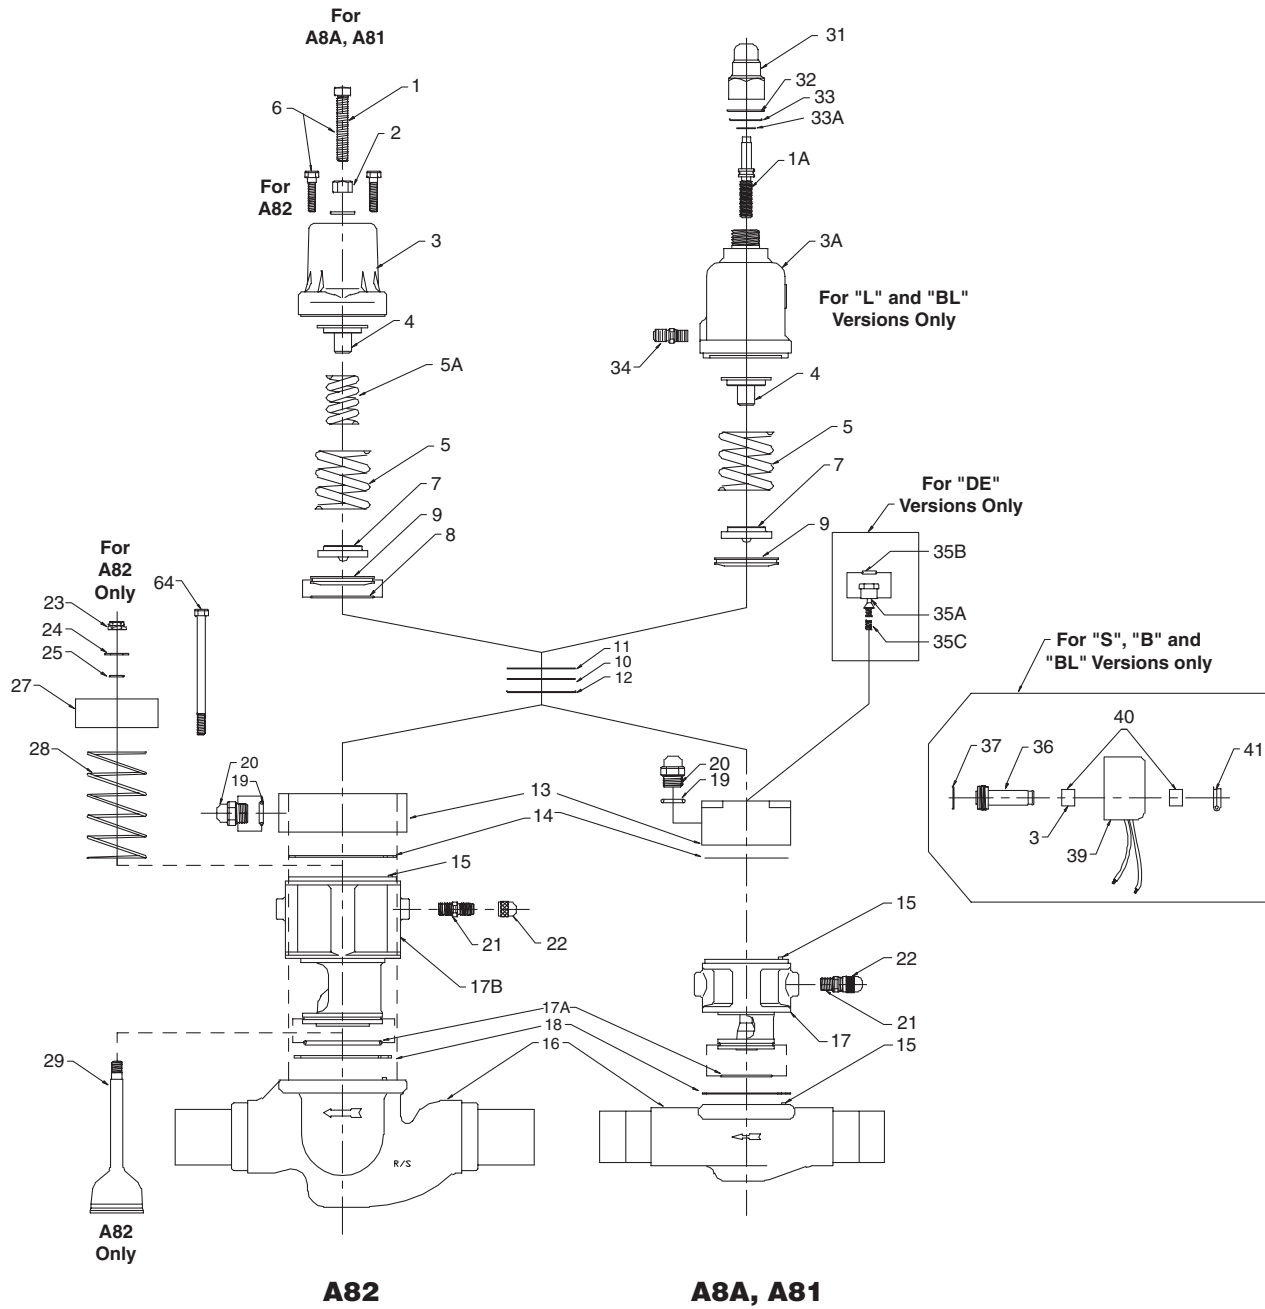

A82 Parts Kits

Item	Description	Qty	Kit Number
1	Adjusting Stem (All except "L")	1	301888
1A	Adjusting Stem ("L" Types only)	1	
1A, 25, 26	Adjusting Stem Kit ("L" Types only)		201698
2	Adjusting Stem Seal Nut	1	301836
3	Bonnet (All except "L")	1	
3, 11, 8	Bonnet Kit (All except "L")		200910
3A	Bonnet ("L" Types only)	1	
3A, 11, 12, 32, 33, 33A	Bonnet Kit ("L" Types only)	1 ea.	202714
4	Upper Spring Rest	1	
5	Range Spring (Outer)	1	
5A	Range Spring (Inner)	1	
7	Lower Spring Rest	1	
8	"O" Ring Diaphragm Follower (All except "L")	1	
4, 5, 5A, 7, 8, 11	Spring Kit (All except "L")	1 ea.	202205
4, 5, 7, 11	Spring Kit ("L" Types only)		202702
9	Diaphragm Follower	1	
8, 9, 11	Diaphragm Follower Kit		200911
10	Diaphragm	1	
10, 11, 12	Diaphragm Kit		200873
13	Adapter Assembly	1	
20	Seal Cap	1	
11-14, 19-20	Adapter Assembly A82		203803
11-14, 19-20, 36, 37	Adapter Assembly A82S		203805
11-14, 19-20, 36, 37	Adapter Assembly A82B		203804
11-14, 19-20, 35	Adapter Assembly A82OE		203806
11-14, 19-20, 35-37	Adapter Assembly A82OES		203807
15	Pin, Locating	2	N/A
16	Body Assembly	1	N/A
17B	Capacity Cartridge Housing	1	
14, 17A, 17B, 18, 26, 30	Cartridge Assembly (1-5/8")		203811
	Cartridge Assembly (2-1/8")		203812
	Cartridge Assembly (2-5/8")		203813
21, 22	Access Fitting and Cap		N/A
23	Self-Lock Nut	1	
24	Washer	1	
25	O-Ring	1	
26	Items 23-25	1 ea.	
14, 17A, 18, 26	Service Kit, Piston/Plug		203823
27	Piston	1	
28	Closing Spring	1	
14, 17A, 18, 26, 27, 28	Piston Kit		203824
29	Modulating Plug	1	
30	Items 27-29	1 ea.	
31	Seal Cap (Only "L")	1	
31, 32	Seal Cap Kit (Only "L")		202713
33	Retaining Ring, "L" Bonnet	1	Part of 201698
33A	O/Ring, Adjusting Stem	1	Part of 210698
34	1/4" SAE Flare Half-Union	1	Part of 202714
35A	Seat, Pilot ("OE" Only)	1	
35B	O-Ring, Pilot Seat ("OE" Only)	1	
35C	Spring, Pilot Seat ("OE" Only)	1	
10-12, 35A-C	Seat Kit, Pilot ("OE" Only)		202715

Item	Description	Qty	Kit Number
36	Solenoid Operator Assembly	1	
36, 37, 38	Solenoid Operator Repair Kit		202700
39	Coil	1	
40	Sleeve, Coil Insert	2	
41	Clip, Coil Cover	1	
39, 40, 41	Coil and Housing Kit		Consult Factory

Packages

Item	Description	Qty	Kit Number
6A	Bolt Package		
	All except "OE" and "L"	4	203820
	"OE" Types only	4	203821
	"L" Types only	4	203822
8, 11-12, 14, 17A, 18, 19, 37	Gasket/O-Ring Kit, All Types except "L"	8	203818
11-12, 14, 17A, 18, 19, 32, 33, 33A, 37	Gasket/O-Ring Kit, "L" Type	10	203819