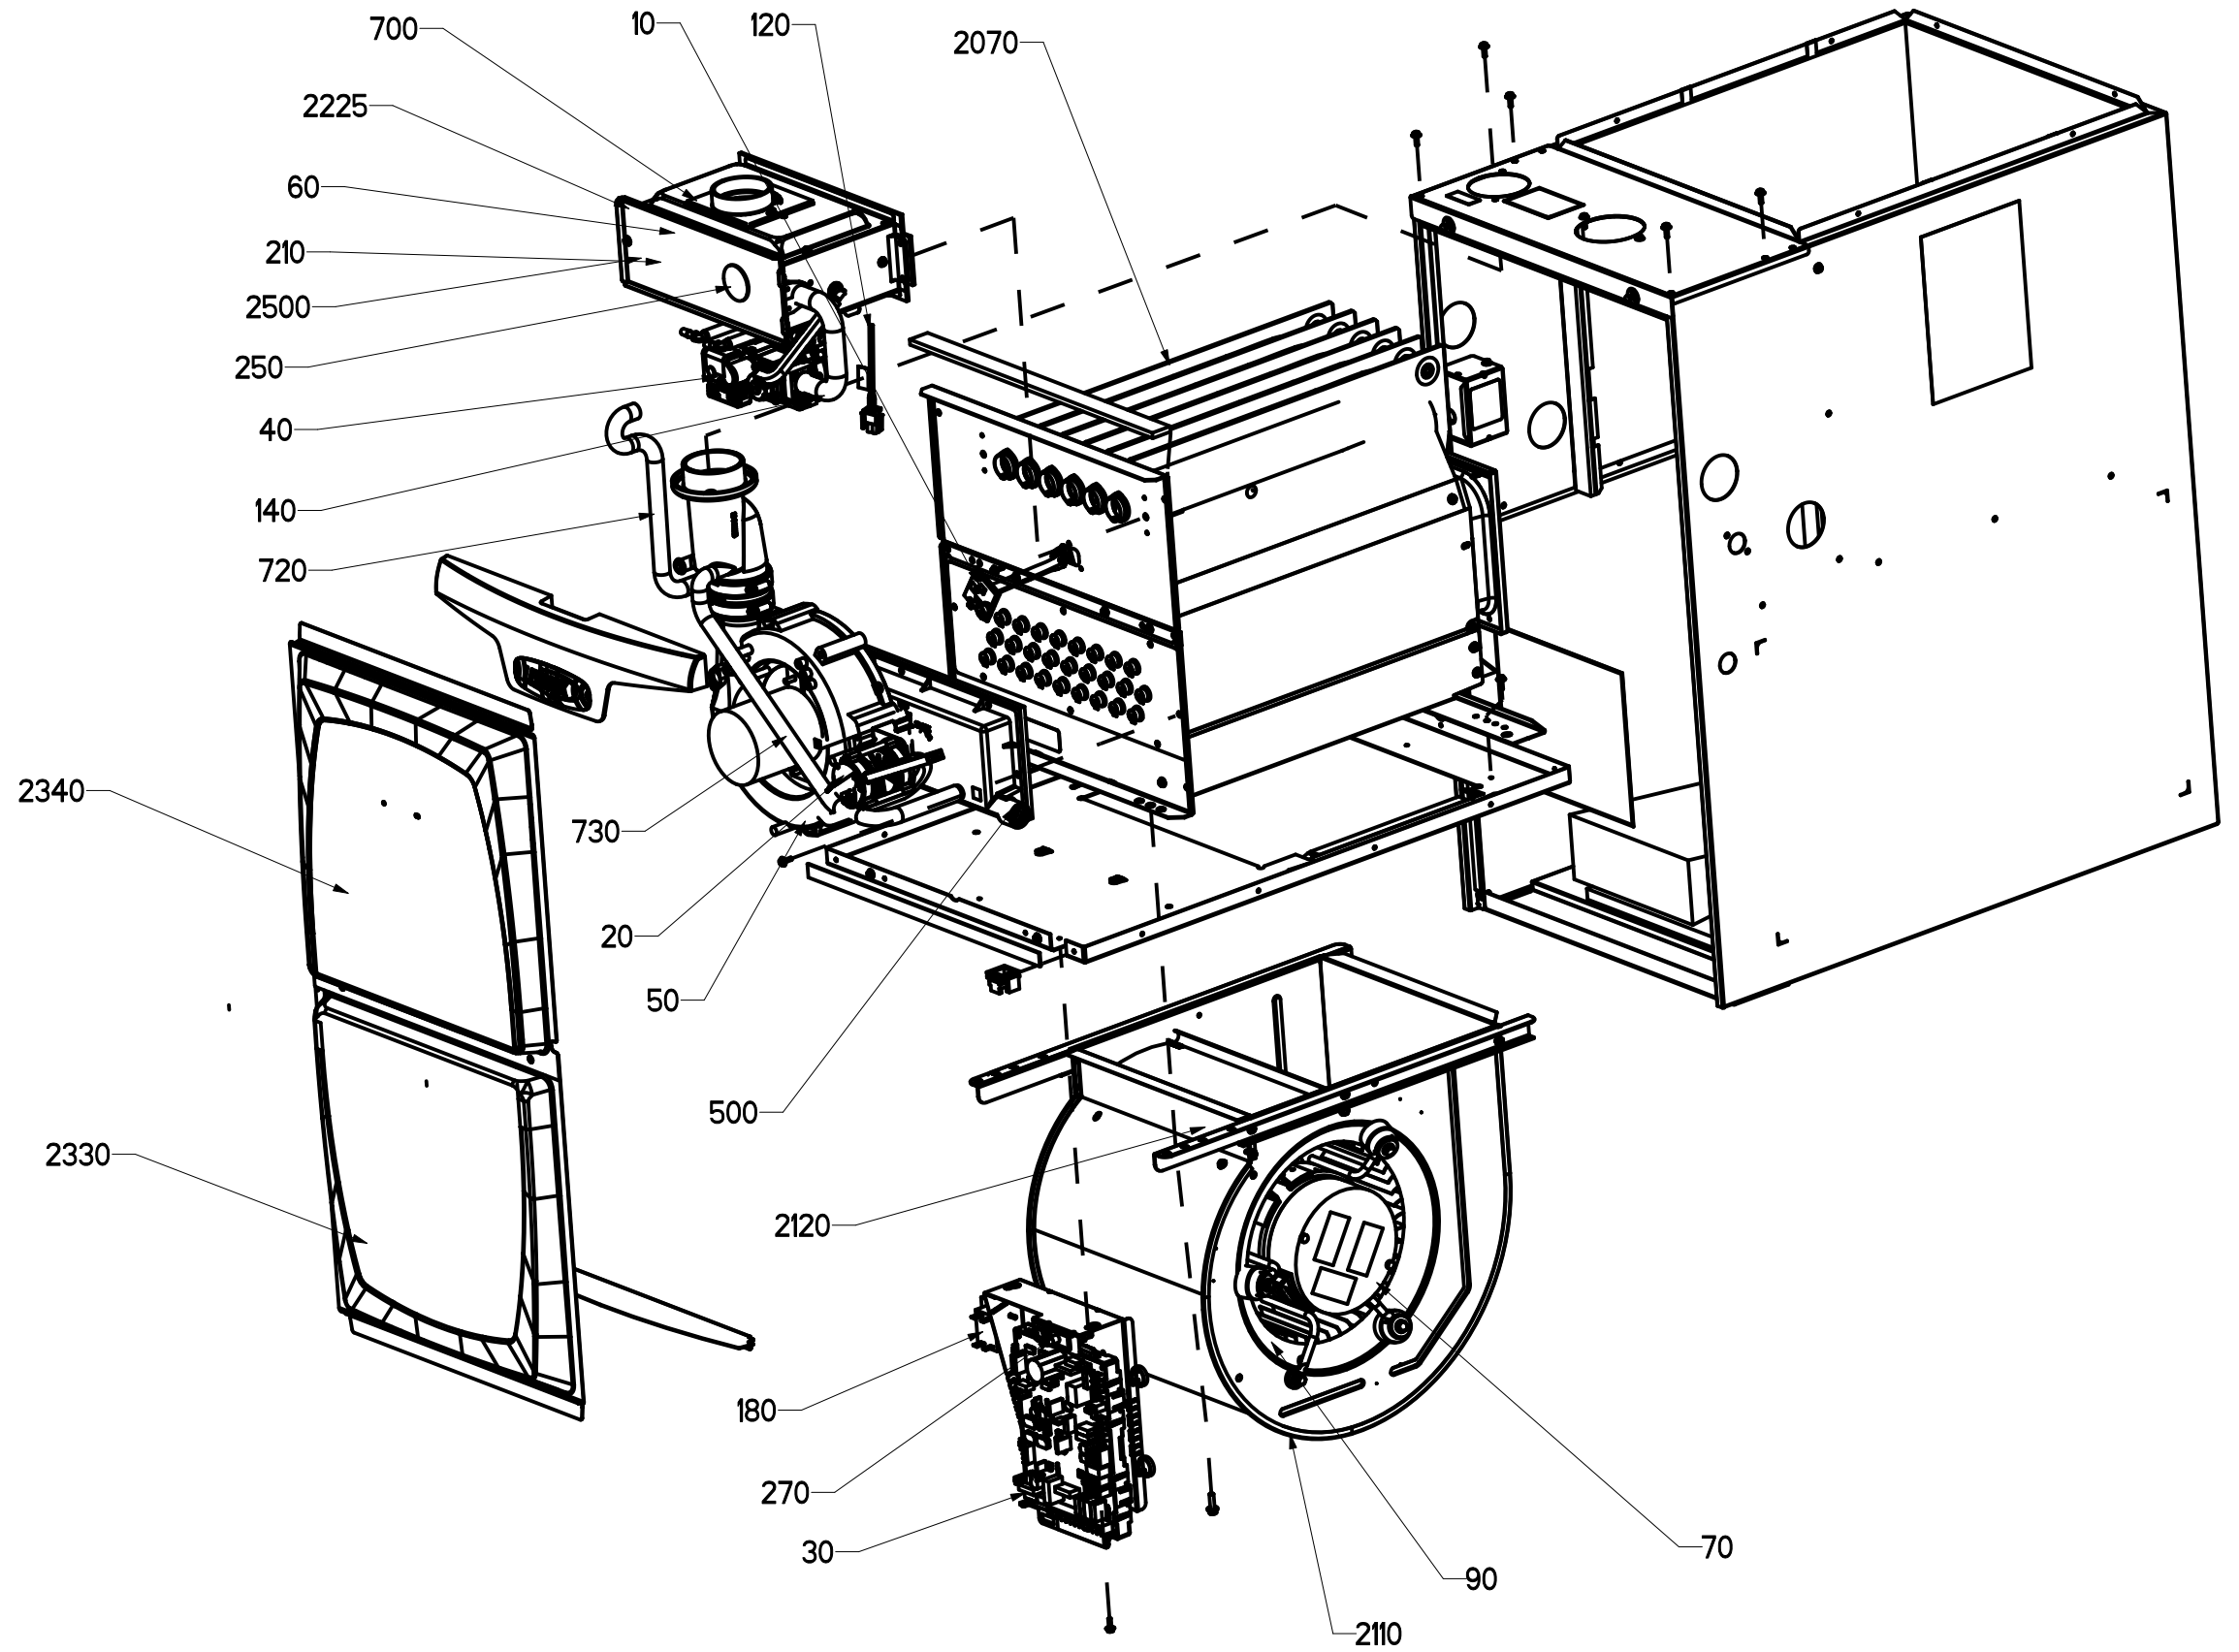

WIRE ROUTING

**Fastener/Screw Legend**

Motor Band Bolt	1/4-20 x 1.50 Grade 5 or Higher
Motor Leg Bolt	1/4-20 x 1.25 w/washer, Thread Forming
Inducer Screws	#10-16 x 1.75 Special Plastic
Heat Ex/Transition Box Screws	#8 x .50 410S.S. Heat Treat
Header Box/Endplate Screws	#10 x .63 Type AB S.M.
Standard Cabinet Screws	#10 x .50 Type AB S.M.