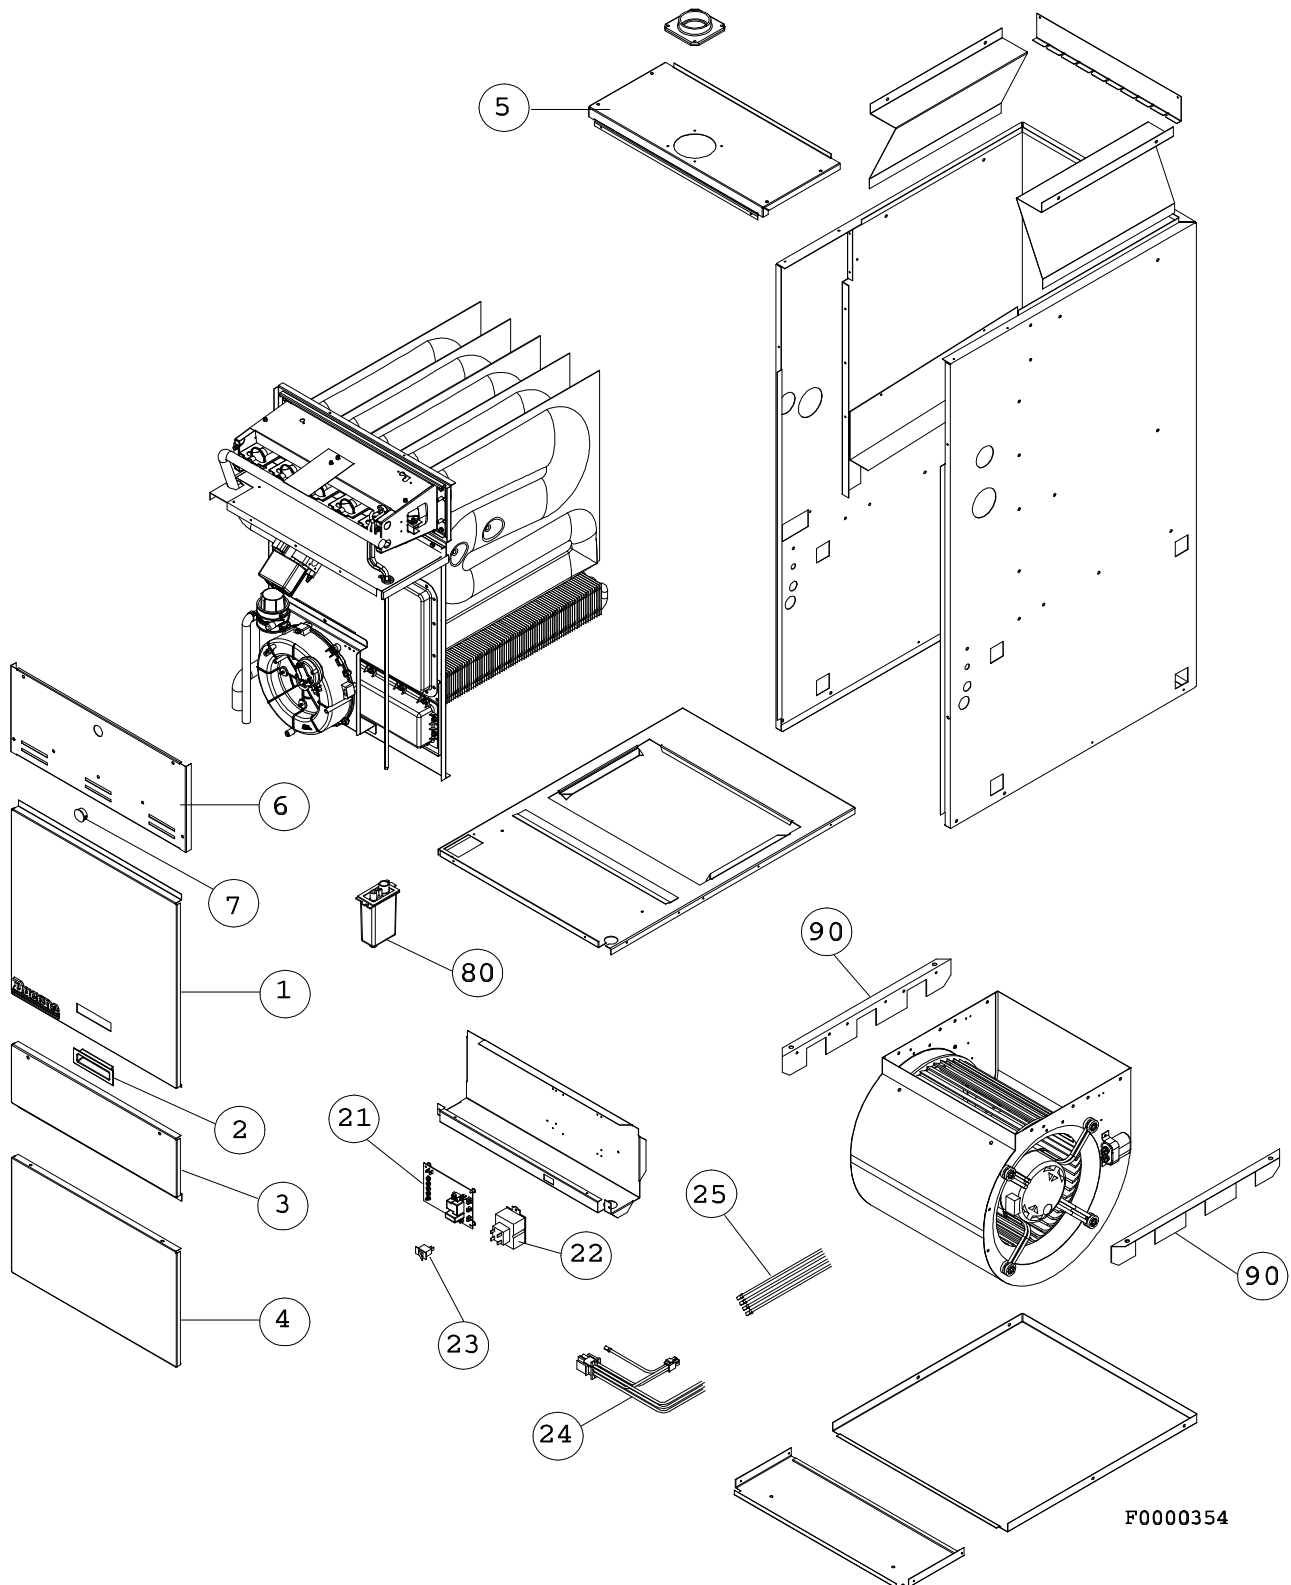

CMPE-U MULTI-POISE SERIES

UPFLOW / LEFT HORIZONTAL

CONDENSING GAS FURNACE W/SMARTVALVE® II

PARTS LIST

F0000354