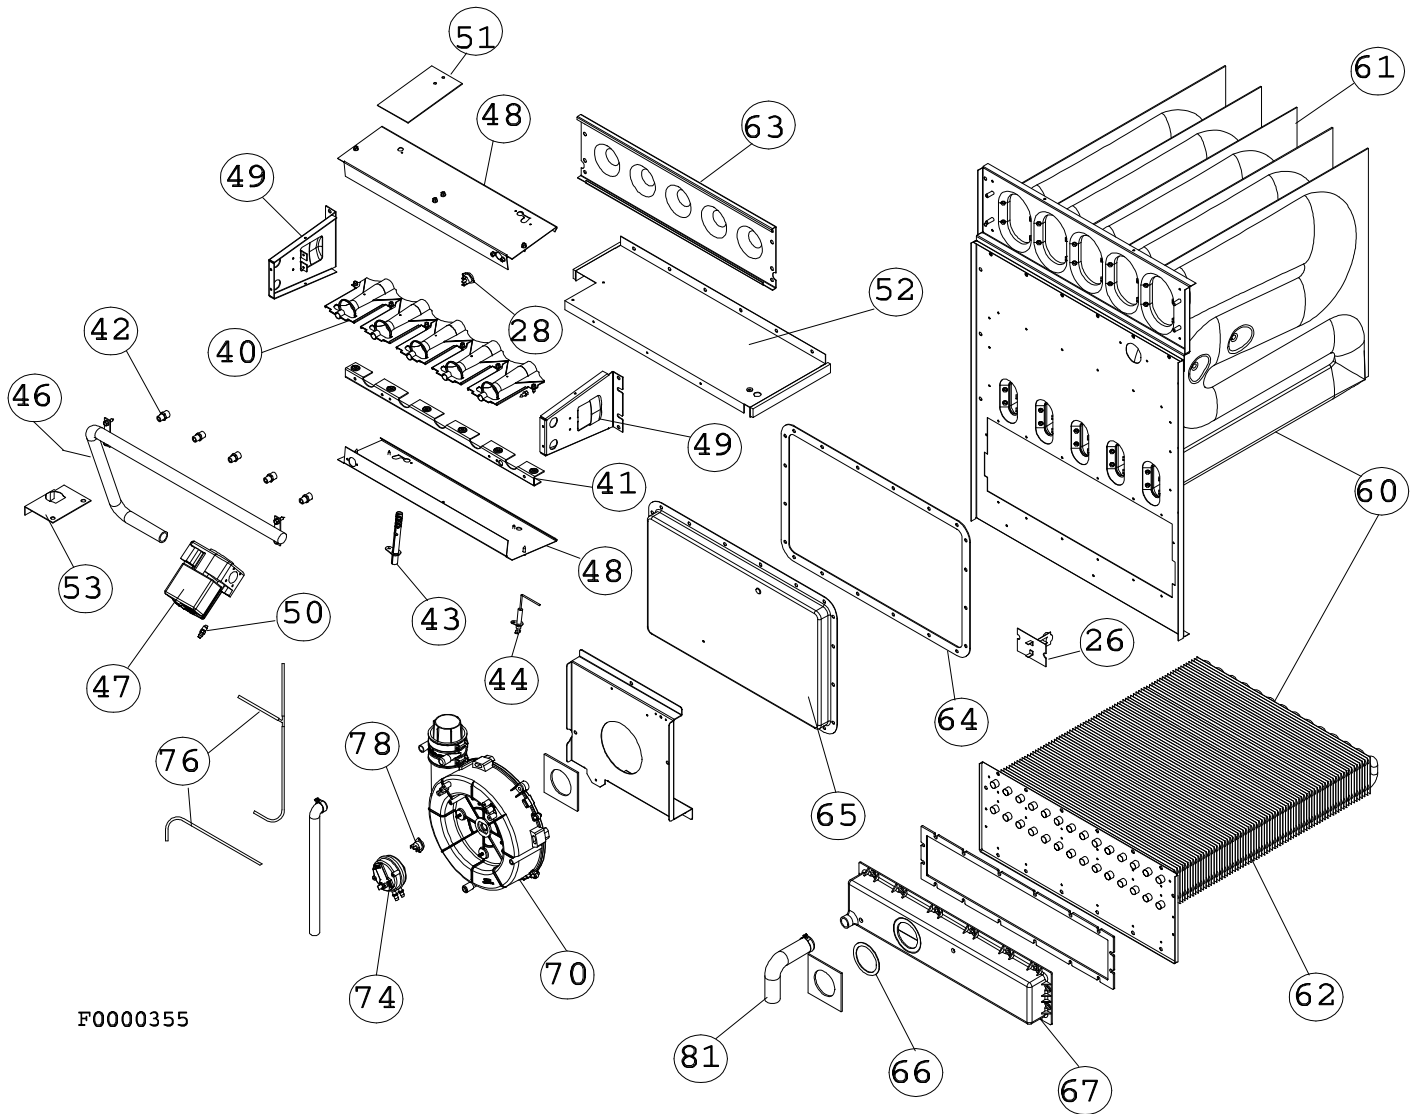

F0000355

CMPE075U3				DASH/Revision # with Qty
Key	Part Name	Part Number	Description	
Category:				
96	R20285501 MOUNT-MOTOR	71L26	R20285501 MOUNT-MOTOR	1
94	LB-29333BBJ WHEEL	40F83	LB-29333BBJ WHEEL	1
93	BLOWER HOUSING 10X6	R20247604	BLOWER HOUSING 10X6	1
92	100463-03 CAPACITOR 7.5MFD @ 370V ROUND	46W17	100463-03 CAPACITOR 7.5MFD @ 370V ROUND	1
91	Motor-Blower 1/3 HP 120/60/1	92L22	Motor-Blower 1/3 HP 120/60/1	1
90	R20245201 MOUNT-BLOWER	71L23	R20245201 MOUNT-BLOWER	2
83	PACKAGE 2"VENT CMP E-U	20540101		1
81	R20286001 HOSE KIT - INDUCER & HEADER	77M50	R20286001 HOSE KIT - INDUCER & HEADER	1
80	92L8301 TRAP-CONDENSATE	92L83	TRAP-CONDENSATE	1
8	B2214828 GASKET KIT-BRNR BOX	92L69	B2214828 GASKET KIT-BRNR BOX	1
78	20294301 SWITCH-TEMP	92L19	20294301 SWITCH-TEMP	1
76	R20282601 TUBING-PRESSURE SWITCH	92L82	R20282601 TUBING-PRESSURE SWITCH	1
74	R20293416 Switch-Pressure (High Fire)	12W51	R20293416 Switch-Pressure (High Fire)	1
70	BLOWER - INDUCER	80M52	BLOWER - INDUCER	1
7	20283901 SIGHT GLASS	36M61	20283901 SIGHT GLASS	1
67	R20535701 COLD HEADER-COLLECTOR BOX	59M27	R20535701 COLD HEADER-COLLECTOR BOX	1
66	R20006911 ORIFICE-COLD HEADER	59M57	R20006911 ORIFICE-COLD HEADER	1
66	R20539502 Gasket Kit Cold Box/Inducer	50W58	R20539502 Gasket Kit Cold Box/Inducer	1
65	R20095110 COLLECTOR-FLUE BOX	59M30	R20095110 COLLECTOR-FLUE BOX	1
64	R20430401 GASKET	71L02	R20430401 GASKET	1
63	R20094002 PLATE-INLET	71L28	R20094002 PLATE-INLET	1
62	R20539402 HEAT EXCHANGER - SECONDARY	80M48	R20539402 HEAT EXCHANGER - SECONDARY	1
61	R20539102 HEAT EXCHANGER - PRIMARY	80M44	R20539102 HEAT EXCHANGER - PRIMARY	1
6	PANEL BURNER ACCESS BEIGE	R20261401	PANEL BURNER ACCESS BEIGE	1