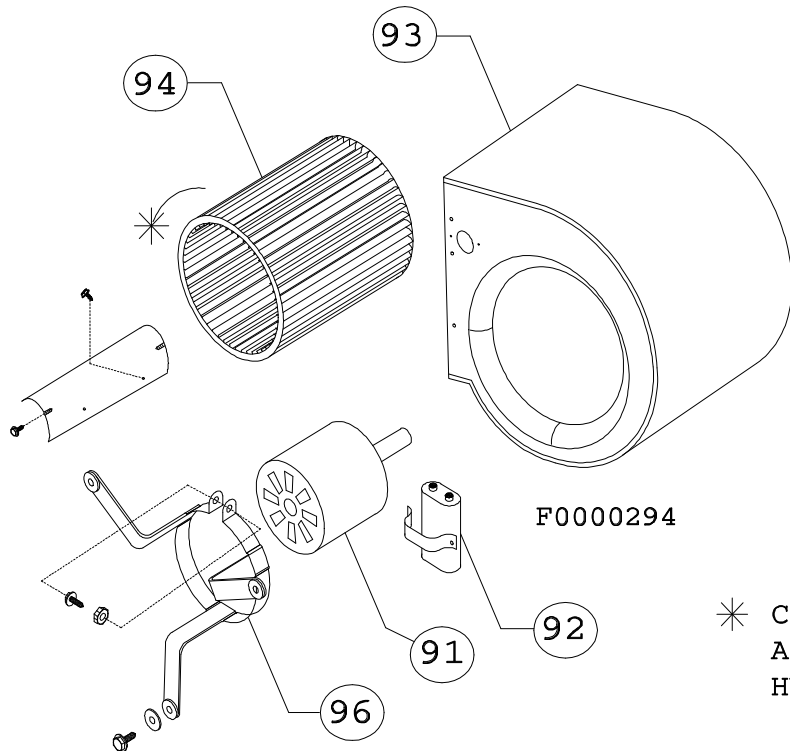

F0000355

F0000294

* CLOCKWISE WHEEL ROTATION AS DETERMINED BY VIEWING HUB SIDE.