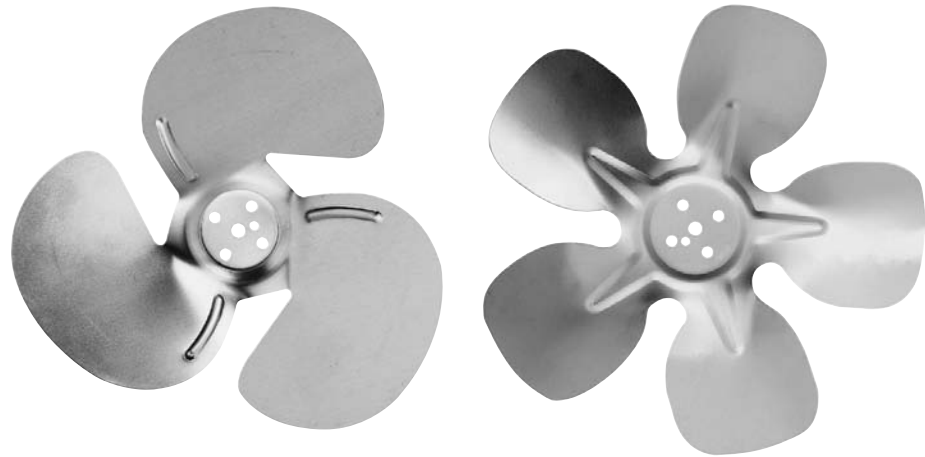

FIXED HUB STYLE PROPELLER

Aluminum Fixed Hub

Applications: Fan Coils, Heaters, Small Appliances, Freezers and Refrigerators

For performance information please refer to Appendix Aâ

- **Durable one piece design**
- **Comes with either a 1/4" or 5/16" bore**
- **High quality aluminum in both CW and CCW rotations**
- **5 and 6-blades**

Hubless Style aluminum propellers are shown on Page 29.

FIXED HUB STYLE

Dia. (in.)	Part No.	No. of Blades	Rotation	Pitch	Depth	RPM	Bore Size	Std. Wt. (lbs.)	Max/Std Pack
7"	60834801	5	CW	27°	1½"	3600	1/4"	1	4
7"	60834901	5	CCW	27°	1½"	3600	1/4"	1	4
7"	60835001	5	CW	27°	1½"	3600	5/16"	1	4
7"	60835101	5	CCW	27°	1½"	3600	5/16"	1	4
8"	60835201	5	CW	24°	1⅙"	3600	1/4"	1¼	4
8"	60835301	5	CCW	24°	1⅙"	3600	1/4"	1¼	4
8"	60835401	5	CW	30°	1⅝"	3600	1/4"	1¼	4
8"	60835501	5	CCW	30°	1⅝"	3600	1/4"	1¼	4
8"	60835601	5	CW	18°	1⅙"	3600	5/16"	1¼	4
8"	60835701	5	CCW	18°	1⅙"	3600	5/16"	1¼	4
8"	60835801	5	CW	23°	1⅝"	3600	5/16"	1¼	4
8"	60835901	5	CCW	23°	1⅝"	3600	5/16"	1¼	4
9"	60836201	5	CW	26°	1¼"	3000	5/16"	1⅞	4
9"	60836301	5	CCW	26°	1¼"	3000	5/16"	1⅞	4
10"	60836601	5	CW	31°	1⅝"	2400	1/4"	2	4
10"	60836701	5	CCW	31°	1⅝"	2400	1/4"	2	4
10"	60836801	5	CW	20°	1⅛"	2400	5/16"	2	4
10"	60836901	5	CCW	20°	1⅛"	2400	5/16"	2	4
10"	60837001	5	CW	31°	1⅝"	2400	5/16"	2	4
10"	60837101	5	CCW	31°	1⅝"	2400	5/16"	2	4

Specifications are subject to change without notice or obligation

Applications: Fan Coils, Heaters, Small Appliances, Freezers and Refrigerators

For performance information please refer to Appendix A

- **Durable one piece design**
- **High quality aluminum**
- **Hub on intake side**
- **3 or 5-blades**

INTERCHANGEABLE HUBS FOR HUBLESS PROPELLERS

(Order Separately)

Part Number	Bore
05382501	1/4"
05382502	5/16"

Includes set and mounting screws

DID YOU KNOW?

You can replace a 3-blade fan with a 5-blade fan?