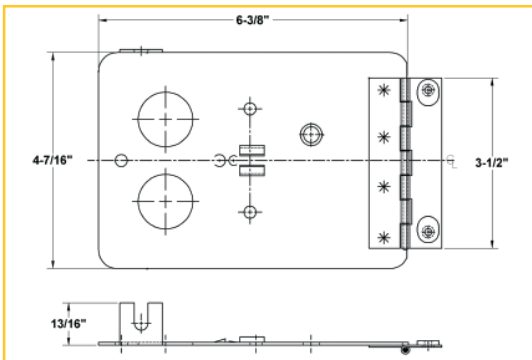

## Electronic Oil Ignitor Mounting Plates

**2600**

Burner Manufacturer: **Aero**

**2601**

Burner Manufacturer: **Beckett S**

**2602**

Burner Manufacturer: **Wayne HI Speed M/MH**

**2603**