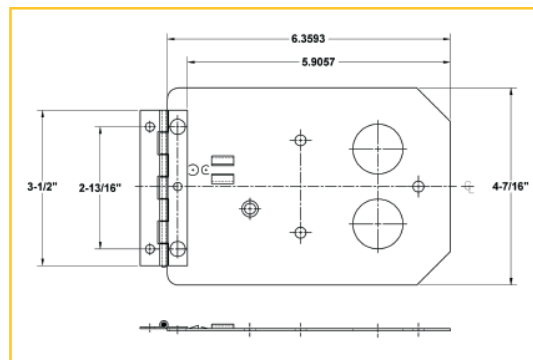

Burner Manufacturer: **Carlin 99, 100, 101, Card Miser**