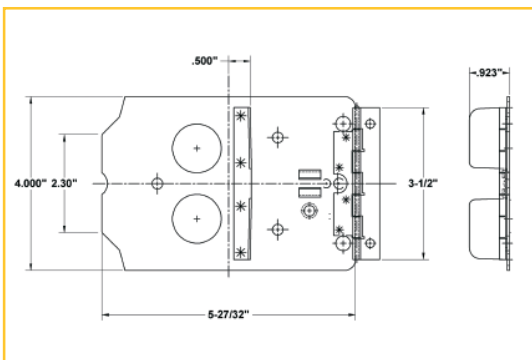

Burner Manufacturer: **Beckett A, AF, AFG**

2605