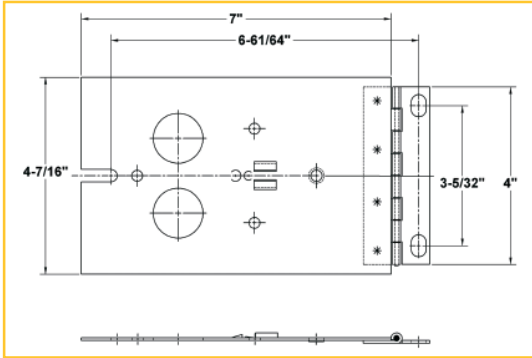

## Electronic Oil Ignitor Mounting Plates

**2600**

Burner Manufacturer: **Aero**

**2601**

Burner Manufacturer: **Beckett S**

**2602**

Burner Manufacturer: **Wayne HI Speed M/MH**

**2603**