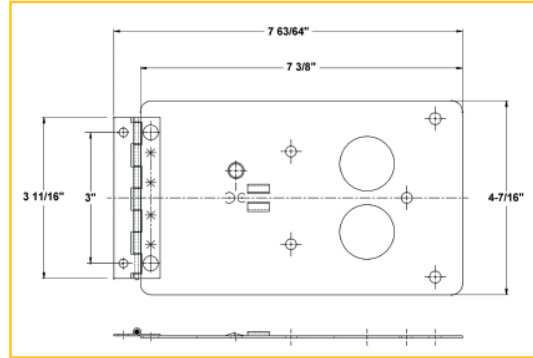

## Electronic Oil Ignitor Mounting Plates

**2600**

Burner Manufacturer: **Aero**

**2601**

Burner Manufacturer: **Beckett S**

**2602**

Burner Manufacturer: **Wayne HI Speed M/MH**

**2603**