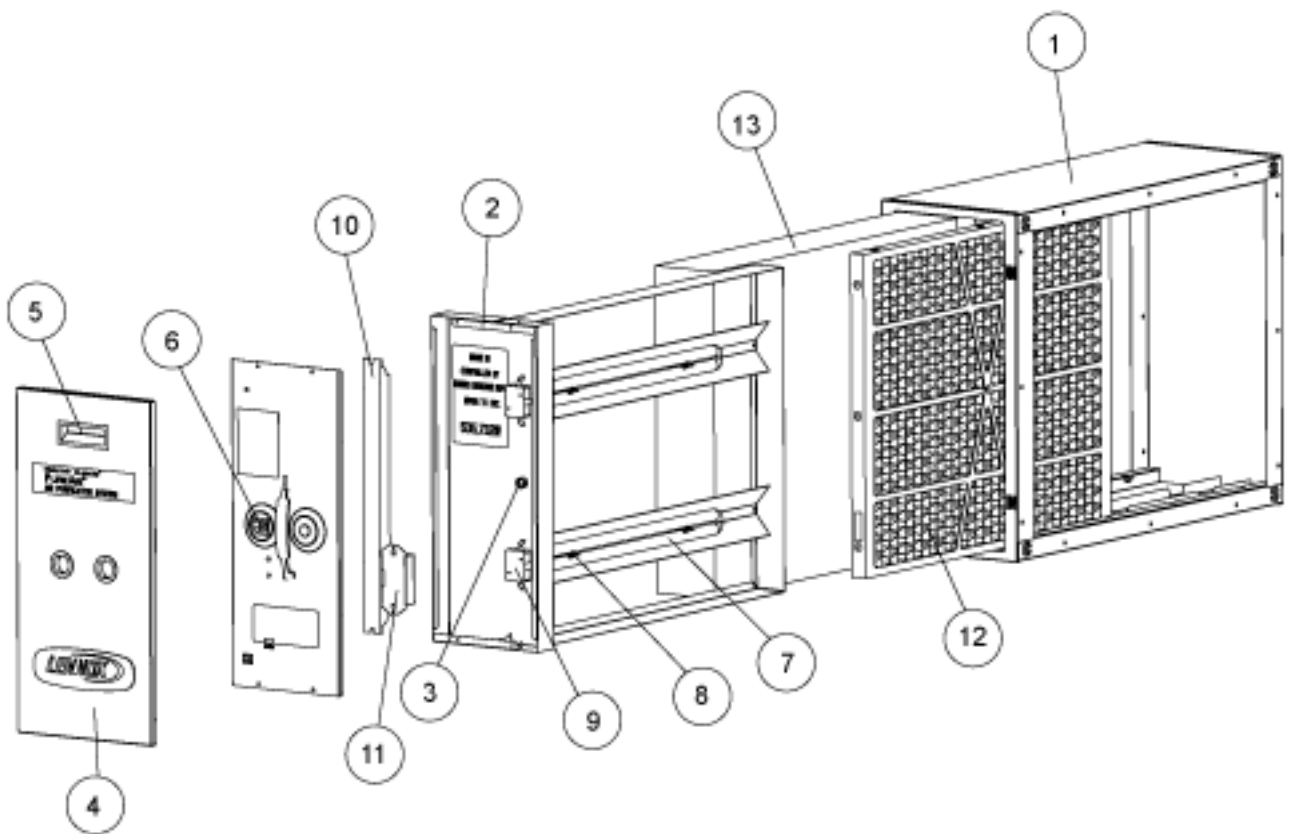

PCO SERIES

PCO14-23				DASH/Revision # with Qty
Key	Part Name	Part Number	Description	
Category:OPTIONAL ACCESSORIES				
*****	KIT-MAINTENANCE	LB-113713C	INC NEXT 3 PARTS	1
*****	POWER CORD	91X4401	POWER-230VAC	1
	FILTER-MERV 16	100908-09	PLEATED 20 X 21 X 5	1
	INSERT-MESH	LB-114220C	COATED METAL	1
	LAMP	101297-01	LAMP, 55 W 2G11 (X8794)	2
Category:PARTS LISTING				
1	WRAPPER	LB-113721C	CABINET	1
10	BALLAST	101299-01	BALLAST	1
13	FILTER-MERV 16	100908-09	PLEATED 20 X 21 X 5	1
12	INSERT-MESH	LB-114220C	COATED METAL	1
11	PROTECTOR-SURGE	101298-01	FILTER-SURGE PROTECTOR	1
	CORD	49M4801	POWER-120VAC	1
2	SUB-ASSY	LB-113733C	SLIDE	1
3	SIGHT GLASS	101357-01	SIGHT GLASS	2
4	PANEL	LB-113732C	ACCESS DOOR	1
5	HANDLE-DOOR	100886-01	HANDLE-DOOR	1
	HARDWARE-DOOR	X954101	MALE & FEMALE (4EA)	1
6	SOCKET	75X7701	ELECTRICAL	1
7	LAMP	101297-01	LAMP, 55 W 2G11 (X8794)	2
8	CLIP-LAMP	X892701	(4 PACK)	1
9	SOCKET	101270-01	LAMP	2