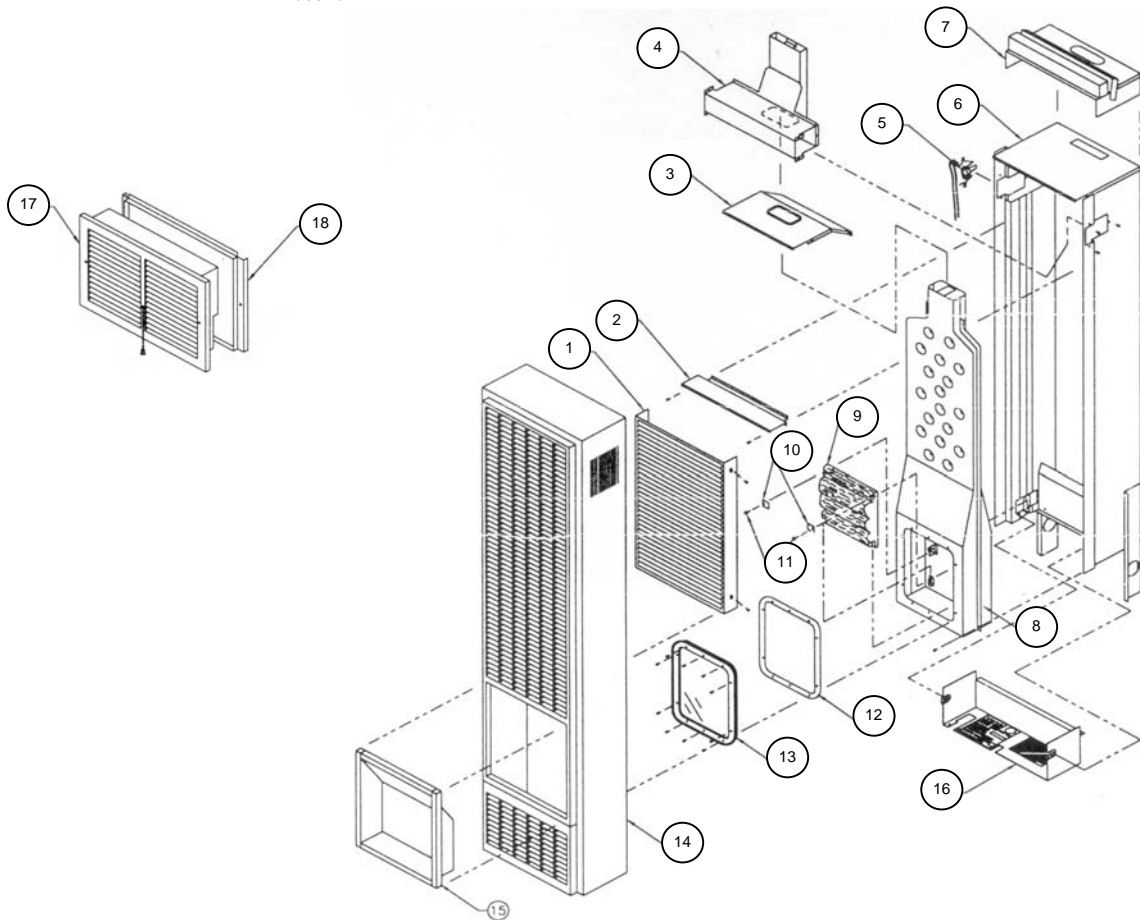

Monterey Top-Vent Furnace

Model Numbers: 3509621.6, 3509622.6

REF. NO.	PART NUMBER	DESCRIPTION
1	9C206	Front Heat Shield
2	9B199	Front Deflector
3	9C153	Top Inner Shield
4	9C166	Draft Hood and Baffle Assembly
5a	P322055	Vent Limit Switch
5b	P322074	Vent Limit Switch Bracket
6	9C209	Shield Assembly
7	5902	Header Assembly
8	9B220	Combustion Chamber Assembly
9	P322469	Rear Log Set
10	K000465	Log Retainer Plate (Two Required)
11	----	Screw (Two Required)
12	P322491	Ceramic Window Gasket
13	K000450	Ceramic Window Assembly
14	4933	Face Panel Assembly (Hearth Assembly 4937 Not Included)
15	4937	Hearth Assembly
16	9B237	Burner Pan
17	6901	Rear Outlet
18		Rear Plasterground
*	P323336	Door Handle

* Not shown