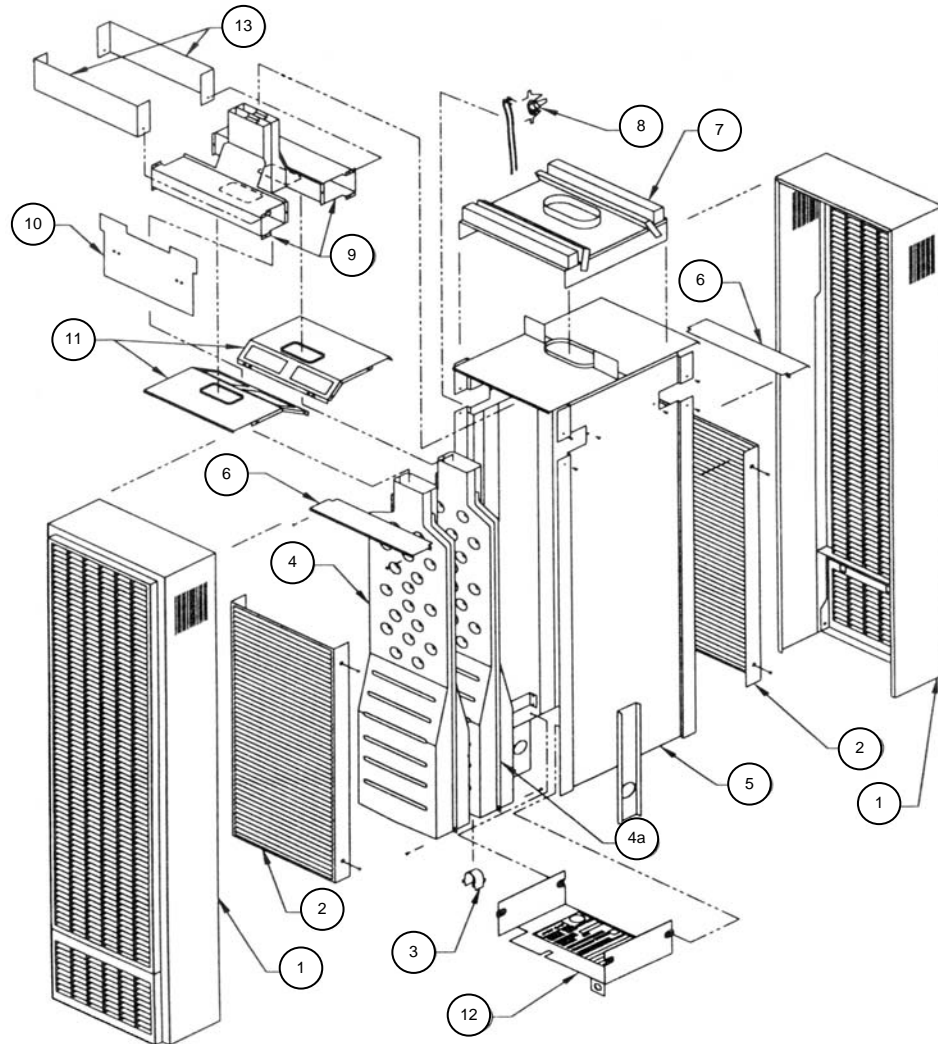

Monterey Top-Vent Furnace

Model Numbers: 5009611, 5009612, 5009621, 5009622

REFERENCE NUMBER	PART	DESCRIPTION
1	4915	Face Panel (Two Required)
2	9C155	Front Heat Shield (Two Required)
3	9A321-1	Carryover Shell
4	6914	Combustion Chamber Assembly - Rear
4a		Combustion Chamber Assembly - Rear
5	9C211	Shield Assembly
6	9B199	Deflector
7	5901	Header
8a	P321826	Vent Limit Switch
8b	P322074	Vent Limit Switch Bracket
9	9C170	Draft Hood Assembly (Two Required)
10	9C157	Non-Vision Shield
11	9C158	Inner Shield Top (Two Required)
12	9B244	Burner Pan Assembly
13	9A440	Blower Heat Deflector
*	9901	Oval Vent Starter Accessory
*	P323336	Door Handle
*	P322085	Owner's Manual

* Not shown