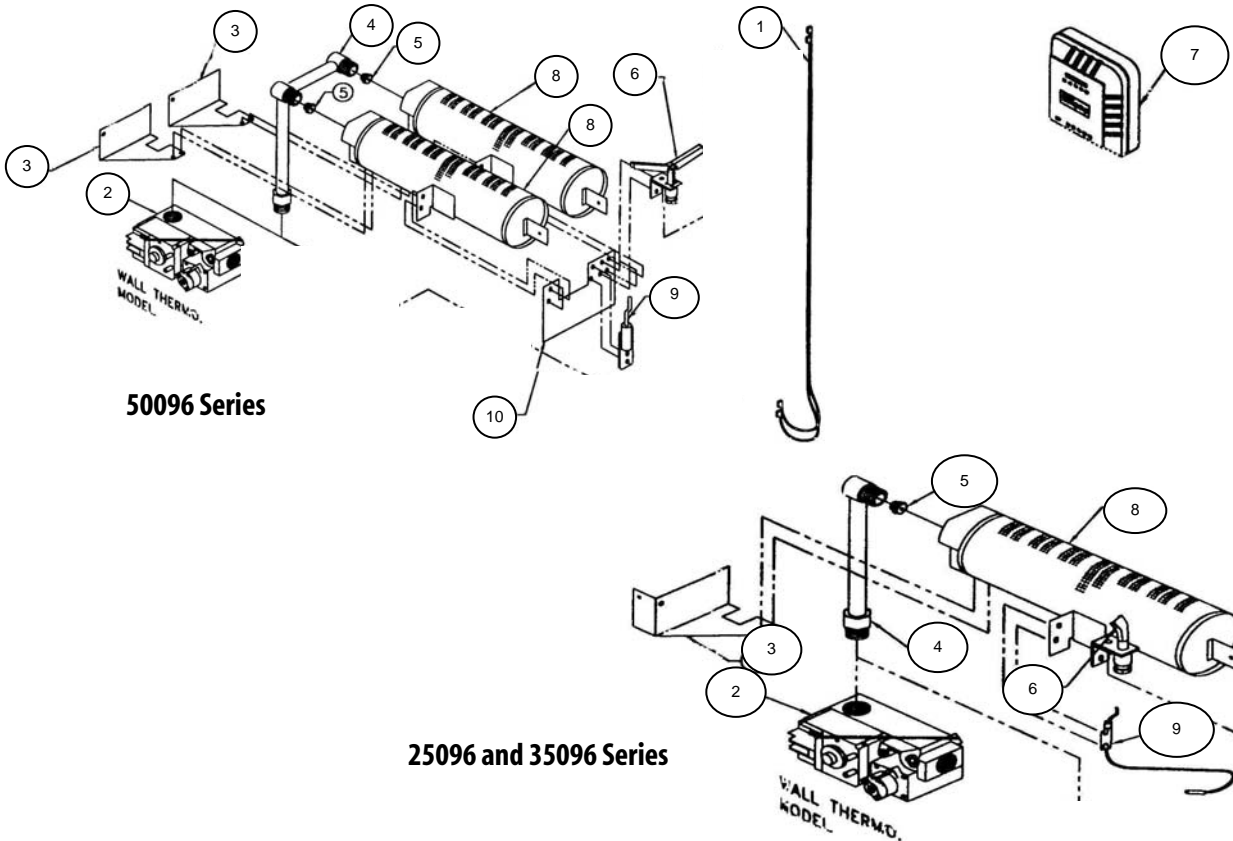

Monterey Top-Vent Furnace

Model Numbers:

2509621, 2509622, 3509621, 3509622, 5009621, 5009622

REF. NO.	PART NUMBER	DESCRIPTION	2509621	2509622	3509621	3509622	5009621	5009622
1	P321836	Wire Assembly (Two Required)	X	X	X	X	X	X
2	P323011	Valve		X		X		X
2	P322660	Valve	X		X		X	
3	9B234	Bracket, Front Burner (Single)	X	X	X	X		
3	9B243	Bracket, Front Burner (Dual)					X	X
4	9B238	Manifold Assembly (Single)	X	X	X	X		
4	9B241	Manifold Assembly (Dual)					X	X
5	P090554	Burner Orifice (Two Required)	X				X	
5	P090552	Burner Orifice			X			
5	P090543	Burner Orifice		X				
5	P090538	Burner Orifice				X		
5	P090544	Burner Orifice (Two Required)						X
6	P323411	Pilot and Generator		X		X		
6	P323412	Pilot and Generator	X		X			
6	P323413	Pilot and Generator						X
6	P323414	Pilot and Generator					X	
7	P322016	Thermostat	X	X	X	X	X	X
8	12B56	Burner (50096 Series - Two Required)	X	X	X	X	X	X
9	P322155	Electrode					X	X
9	P322276	Electrode	X	X	X	X		
10	9A409	Pilot Mounting Plate					X	X
*	P285500	Piezo Manual Spark Igniter	X	X	X	X	X	X

*Not Shown