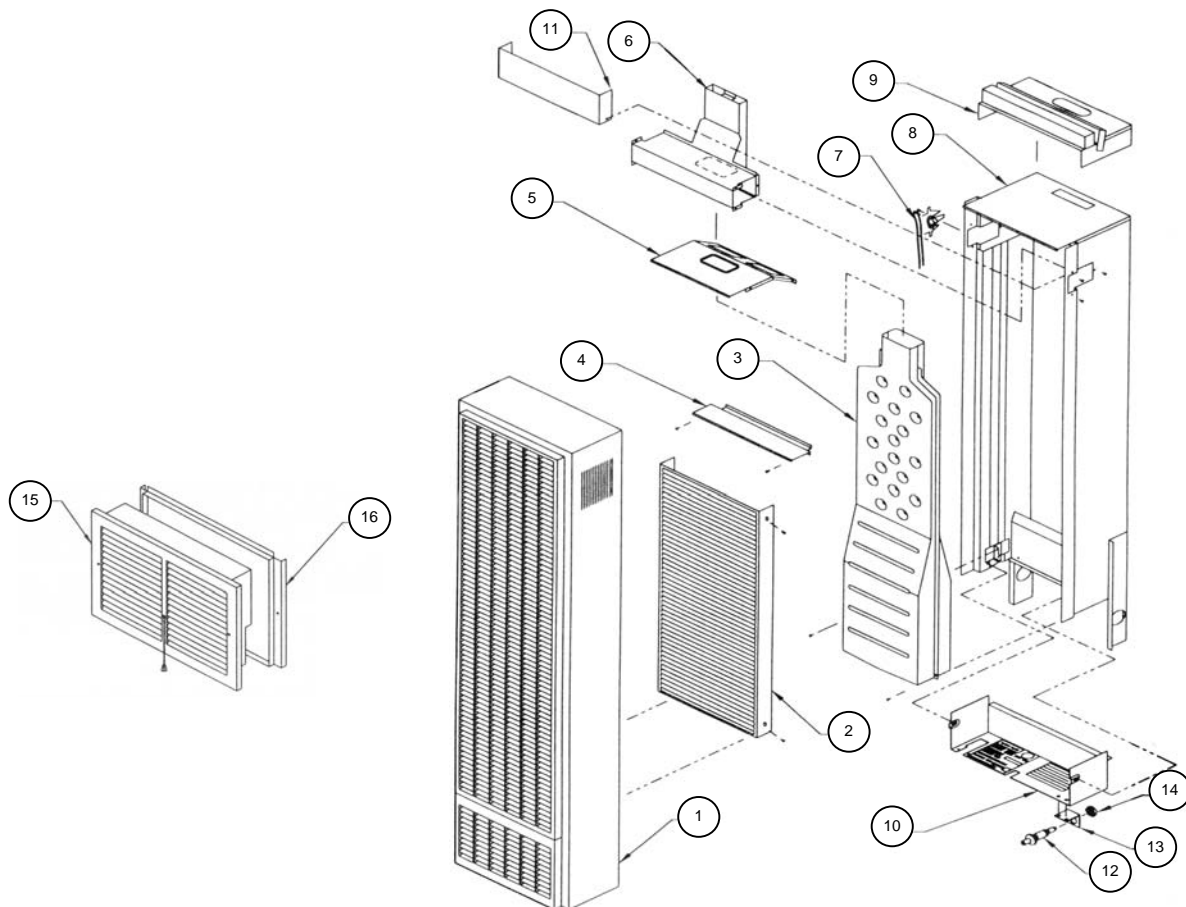

Monterey Top-Vent Furnace

Model Numbers:
2509621, 2509622, 3509621, 3509622

REF. NO.	PART NUMBER	DESCRIPTION
1	4915	Face Panel
2	9C155	Front Heat Shield
3	6912	Combustion Chamber Assembly - 25096 Series
3	6913	Combustion Chamber Assembly - 35096 Series
4	9B199	Deflector
5	9C153	Inner Shield Top
6	9C166	Draft Hood Assembly - 25096 Series
6	9C165	Draft Hood Assembly - 35096 Series
7a	P321826	Limit Switch - 25096 Series
7a	P322055	Limit Switch - 35096 Series
7b	P322074	Limit Switch Bracket
8	9C209	Shield Assembly
9	5902	Header Assembly
10	9B237	Burner Pan
11	9A440	Blower Heat Deflector
12	P285500	Manual Spark Igniter
13	7A189	Piezo Igniter Bracket
14	P285501	Pal Nut
15	6901	Rear Outlet
16		Rear Plasterground
*	P323336	Door Handle

* Not Shown