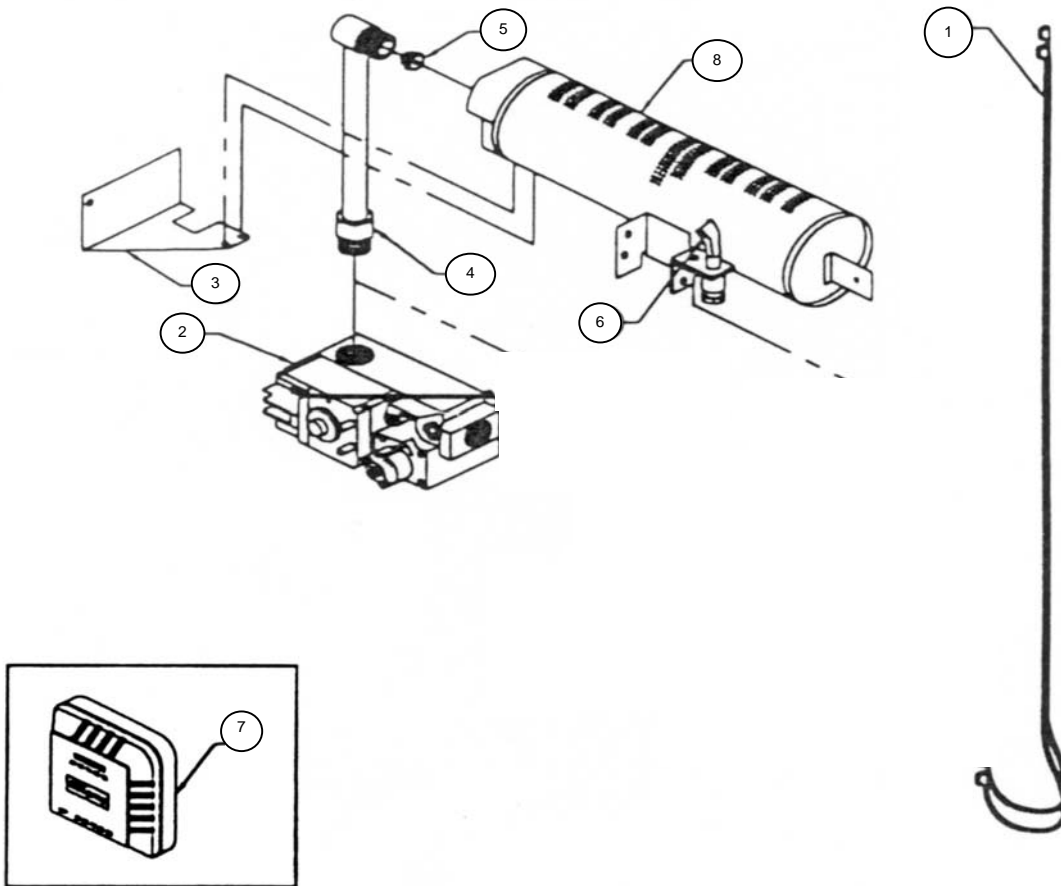

# Monterey Top-Vent Furnace Blower

**Model Number: 2901**

REFERENCE NUMBER	PART NUMBER	DESCRIPTION
1	----	Screw (Eight Required)
2	9C99	Blower Grille
3	----	Screw (Two Required)
4	----	Screw (One Required)
5	P320911A	Fan Switch - Two-Speed
6	----	Washer Flat (Two Required)
7	----	Machine Nut with Star Washer (Two Required)
8	9C102	Blower Body
9	P321078	Grommet, Motor Mount (Two Required)
10	P012900	Bushing - Strain Relief
11	P323095	Automatic Fan Switch
12	----	Screw (Two Required)
13	P320905	Motor, Two-Speed
14	P320907	Fan Blade
15	9D12-1	Fan Shroud
16	9B161	Junction Box Plate