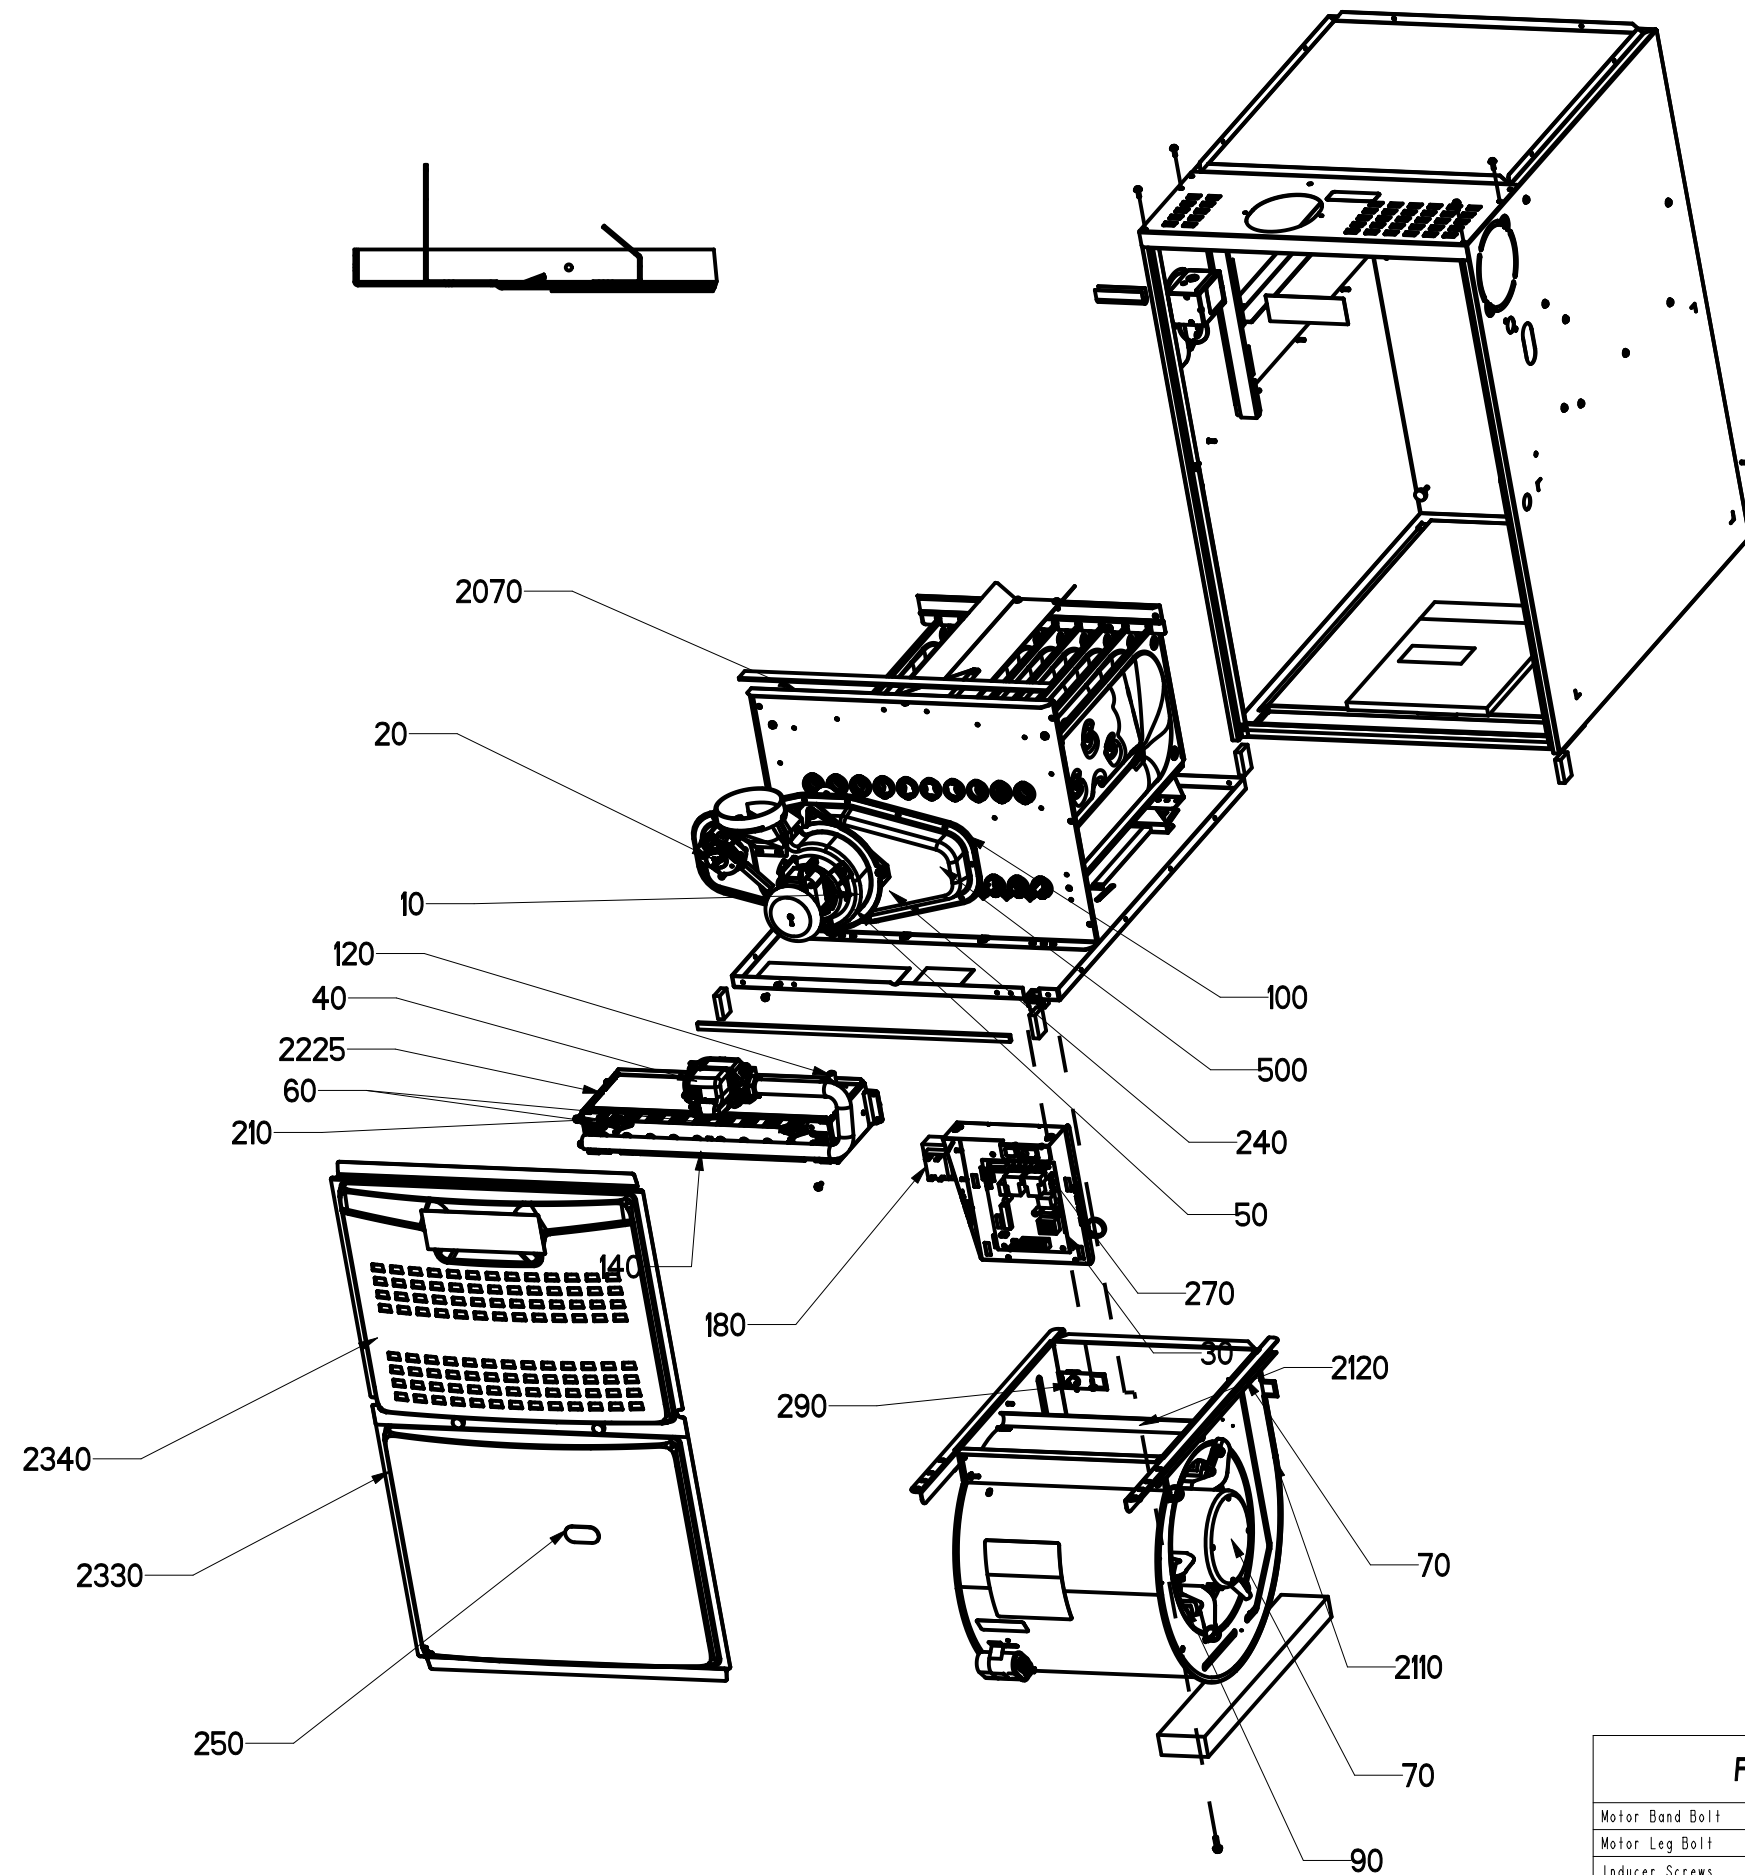

WIRE ROUTING

Fastener/Screw Legend	
Motor Band Bolt	1/4-20 x 1.50 Grade 5 or Higher
Motor Leg Bolt	1/4-20 x 1.25 w/washer, Thread Forming
Inducer Screws	#10-16 x 1.75 Special Plastic
Heat Ex/Transition Box Screws	#8 x .50 410S.S. Heat Treat
Header Box/Endplate Screws	#10 x .63 Type AB S.M.
Standard Cabinet Screws	#10 x .50 Type AB S.M.