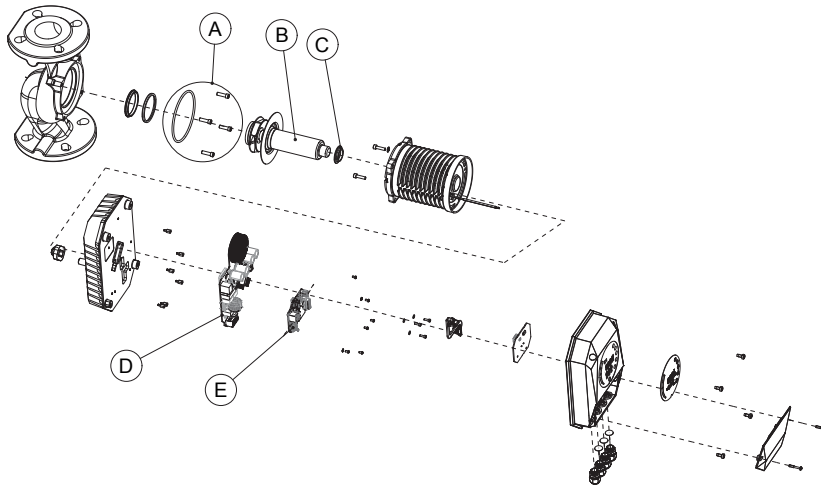

Replacement Parts List

00e[®] VR Series

SUPERSEDES: NEW

EFFECTIVE: June 10, 2022

VR15L, M, H to VR 25L, M & VR30L

Model	Rotating Assembly	Motor Control Board	Conduit Connector	Communications Module	Gasket and Bolt Kit
	Part Number	Part Number	Part Number	Part Number	Part Number
	A, B, C	D		E	A
VR15L-F	975-430RP	975-441RP	975-461RP	975-456RP	975-486RP
VR15M-F		975-442RP			
VR15H-F	975-431RP	975-443RP			
VR20L-F	975-432RP	975-444RP			
VR20M-F	975-433RP	975-445RP			
VR20H-F	975-434RP	975-446RP			
VR25L-F	975-435RP	975-447RP			
VR25M-F	975-436RP	975-448RP			
VR30L-F	975-437RP	975-450RP			
VR15L-SF	975-430RP	975-441RP			
VR15M-SF		975-442RP			
VR15H-SF	975-431RP	975-443RP			
VR20L-SF	975-432RP	975-444RP			
VR20M-SF	975-433RP	975-445RP			
VR20H-SF	975-434RP	975-446RP			
VR25L-SF	975-435RP	975-447RP			
VR25M-SF	975-436RP	975-448RP			
VR30L-SF	975-437RP	975-450RP			

VR25H & VR30M, H

Model	Rotating Assembly	Motor Control Board	Conduit Connector	Gasket and Bolt Kit
	Part Number	Part Number	Part Number	Part Number
	A, B, C	D		A
VR25H-F	975-454RP	975-449RP	975-424RP	975-486RP
VR30M-F	975-455RP	975-451RP	975-424RP	
VR30H-F		975-452RP		
VR25H-SF	975-454RP	975-449RP	975-424RP	
VR30M-SF	975-455RP	975-451RP	975-424RP	
VR30H-SF		975-452RP		