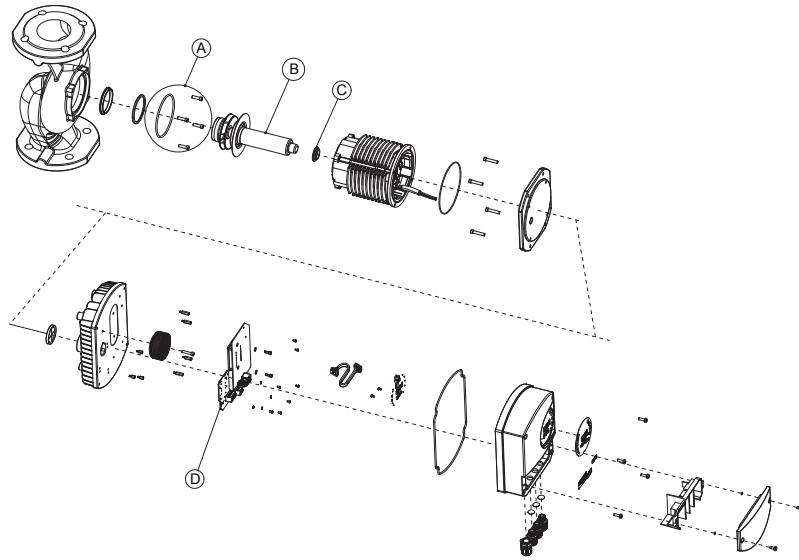

Replacement Parts List

00e[®] VR Series

SUPERSEDES: NEW

EFFECTIVE: June 10, 2022

VR15L, M, H to VR 25L, M & VR30L

Model	Rotating Assembly	Motor Control Board	Conduit Connector	Communications Module	Gasket and Bolt Kit
	Part Number	Part Number	Part Number	Part Number	Part Number
	A, B, C	D		E	A
VR15L-F	975-430RP	975-441RP	975-461RP	975-456RP	975-486RP
VR15M-F		975-442RP			
VR15H-F	975-431RP	975-443RP			
VR20L-F	975-432RP	975-444RP			
VR20M-F	975-433RP	975-445RP			
VR20H-F	975-434RP	975-446RP			
VR25L-F	975-435RP	975-447RP			
VR25M-F	975-436RP	975-448RP			
VR30L-F	975-437RP	975-450RP			
VR15L-SF	975-430RP	975-441RP			
VR15M-SF		975-442RP			
VR15H-SF	975-431RP	975-443RP			
VR20L-SF	975-432RP	975-444RP			
VR20M-SF	975-433RP	975-445RP			
VR20H-SF	975-434RP	975-446RP			
VR25L-SF	975-435RP	975-447RP			
VR25M-SF	975-436RP	975-448RP			
VR30L-SF	975-437RP	975-450RP			

VR25H & VR30M, H

Model	Rotating Assembly	Motor Control Board	Conduit Connector	Gasket and Bolt Kit
	Part Number	Part Number	Part Number	Part Number
	A, B, C	D		A
VR25H-F	975-454RP	975-449RP	975-424RP	975-486RP
VR30M-F	975-455RP	975-451RP	975-424RP	
VR30H-F		975-452RP		
VR25H-SF	975-454RP	975-449RP	975-424RP	
VR30M-SF	975-455RP	975-451RP	975-424RP	
VR30H-SF		975-452RP		