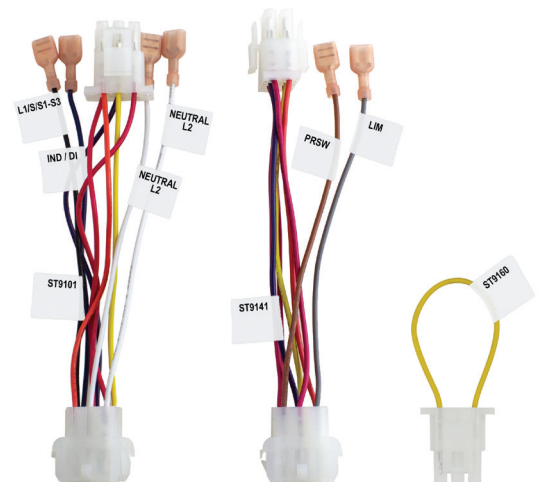

## Easy Installation

Six mounting hole options

Harnesses with terminal flags for easy wiring

Terminals are labeled to match multiple existing boards

Transformer connections offer 1/4" and 3/16" terminals

## Advanced Diagnostics

Tri-Color LED displays status and fault codes

Exclusive fault recall button

## COMPETITIVE COMPARISON

FEATURES	WHITE-RODGERS - 50F06-843	BRAND X
Board Cross-References	150+	48
Standard Mounting Options	2	1
24v Transformer 1/4" Spade Extension Wires	Included	✗
Terminal label ID's cover multiple board versions	✓	✗
Harnesses with terminal flags for easy wiring	✓	✗
Heating & Cooling fan can be operated on single speed (ACC output)	✓	✗
Fan Only (G) can be set to Heating or Cooling speed	✓	✗
1/4" & 3/16" 24v Transformer Connections	✓	✗
Unused Motor / Park Terminals	3	2
Tri-color LED display	Green/Amber/Red	Green Only
Tri-color LED displays Heat/Cool/Fan status	✓	✗
Fault code label	✓	✗
Fault recall & clearing	Simple Push Button	None