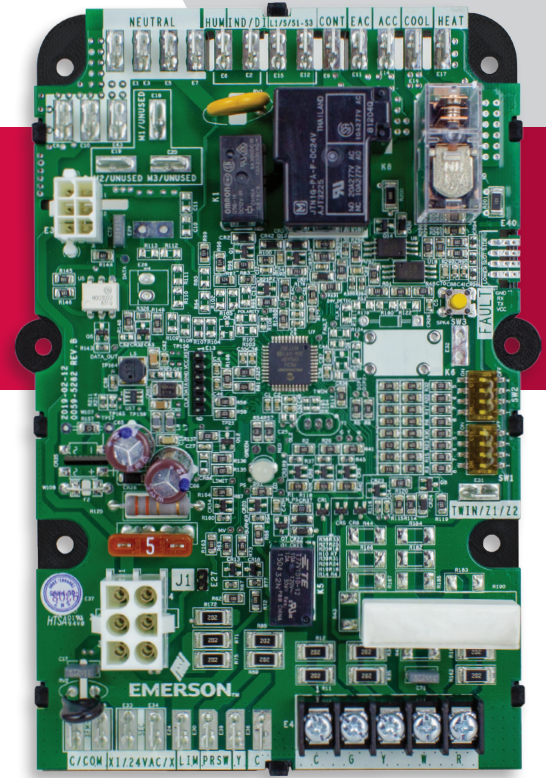

# Universal Furnace Electronic Fan Timer

50F06-843

A universal solution that is easy to install, configure, and diagnose

## Easy Installation

Six mounting hole options

Harnesses with terminal flags for easy wiring

Terminals are labeled to match multiple existing boards

Transformer connections offer 1/4" and 3/16" terminals

## Advanced Diagnostics

Tri-Color LED displays status and fault codes

Exclusive fault recall button

## COMPETITIVE COMPARISON

FEATURES	WHITE-RODGERS - 50F06-843	BRAND X
Board Cross-References	150+	48
Standard Mounting Options	2	1
24v Transformer 1/4" Spade Extension Wires	Included	✗
Terminal label ID's cover multiple board versions	✓	✗
Harnesses with terminal flags for easy wiring	✓	✗
Heating & Cooling fan can be operated on single speed (ACC output)	✓	✗
Fan Only (G) can be set to Heating or Cooling speed	✓	✗
1/4" & 3/16" 24v Transformer Connections	✓	✗
Unused Motor / Park Terminals	3	2
Tri-color LED display	Green/Amber/Red	Green Only
Tri-color LED displays Heat/Cool/Fan status	✓	✗
Fault code label	✓	✗
Fault recall & clearing	Simple Push Button	None